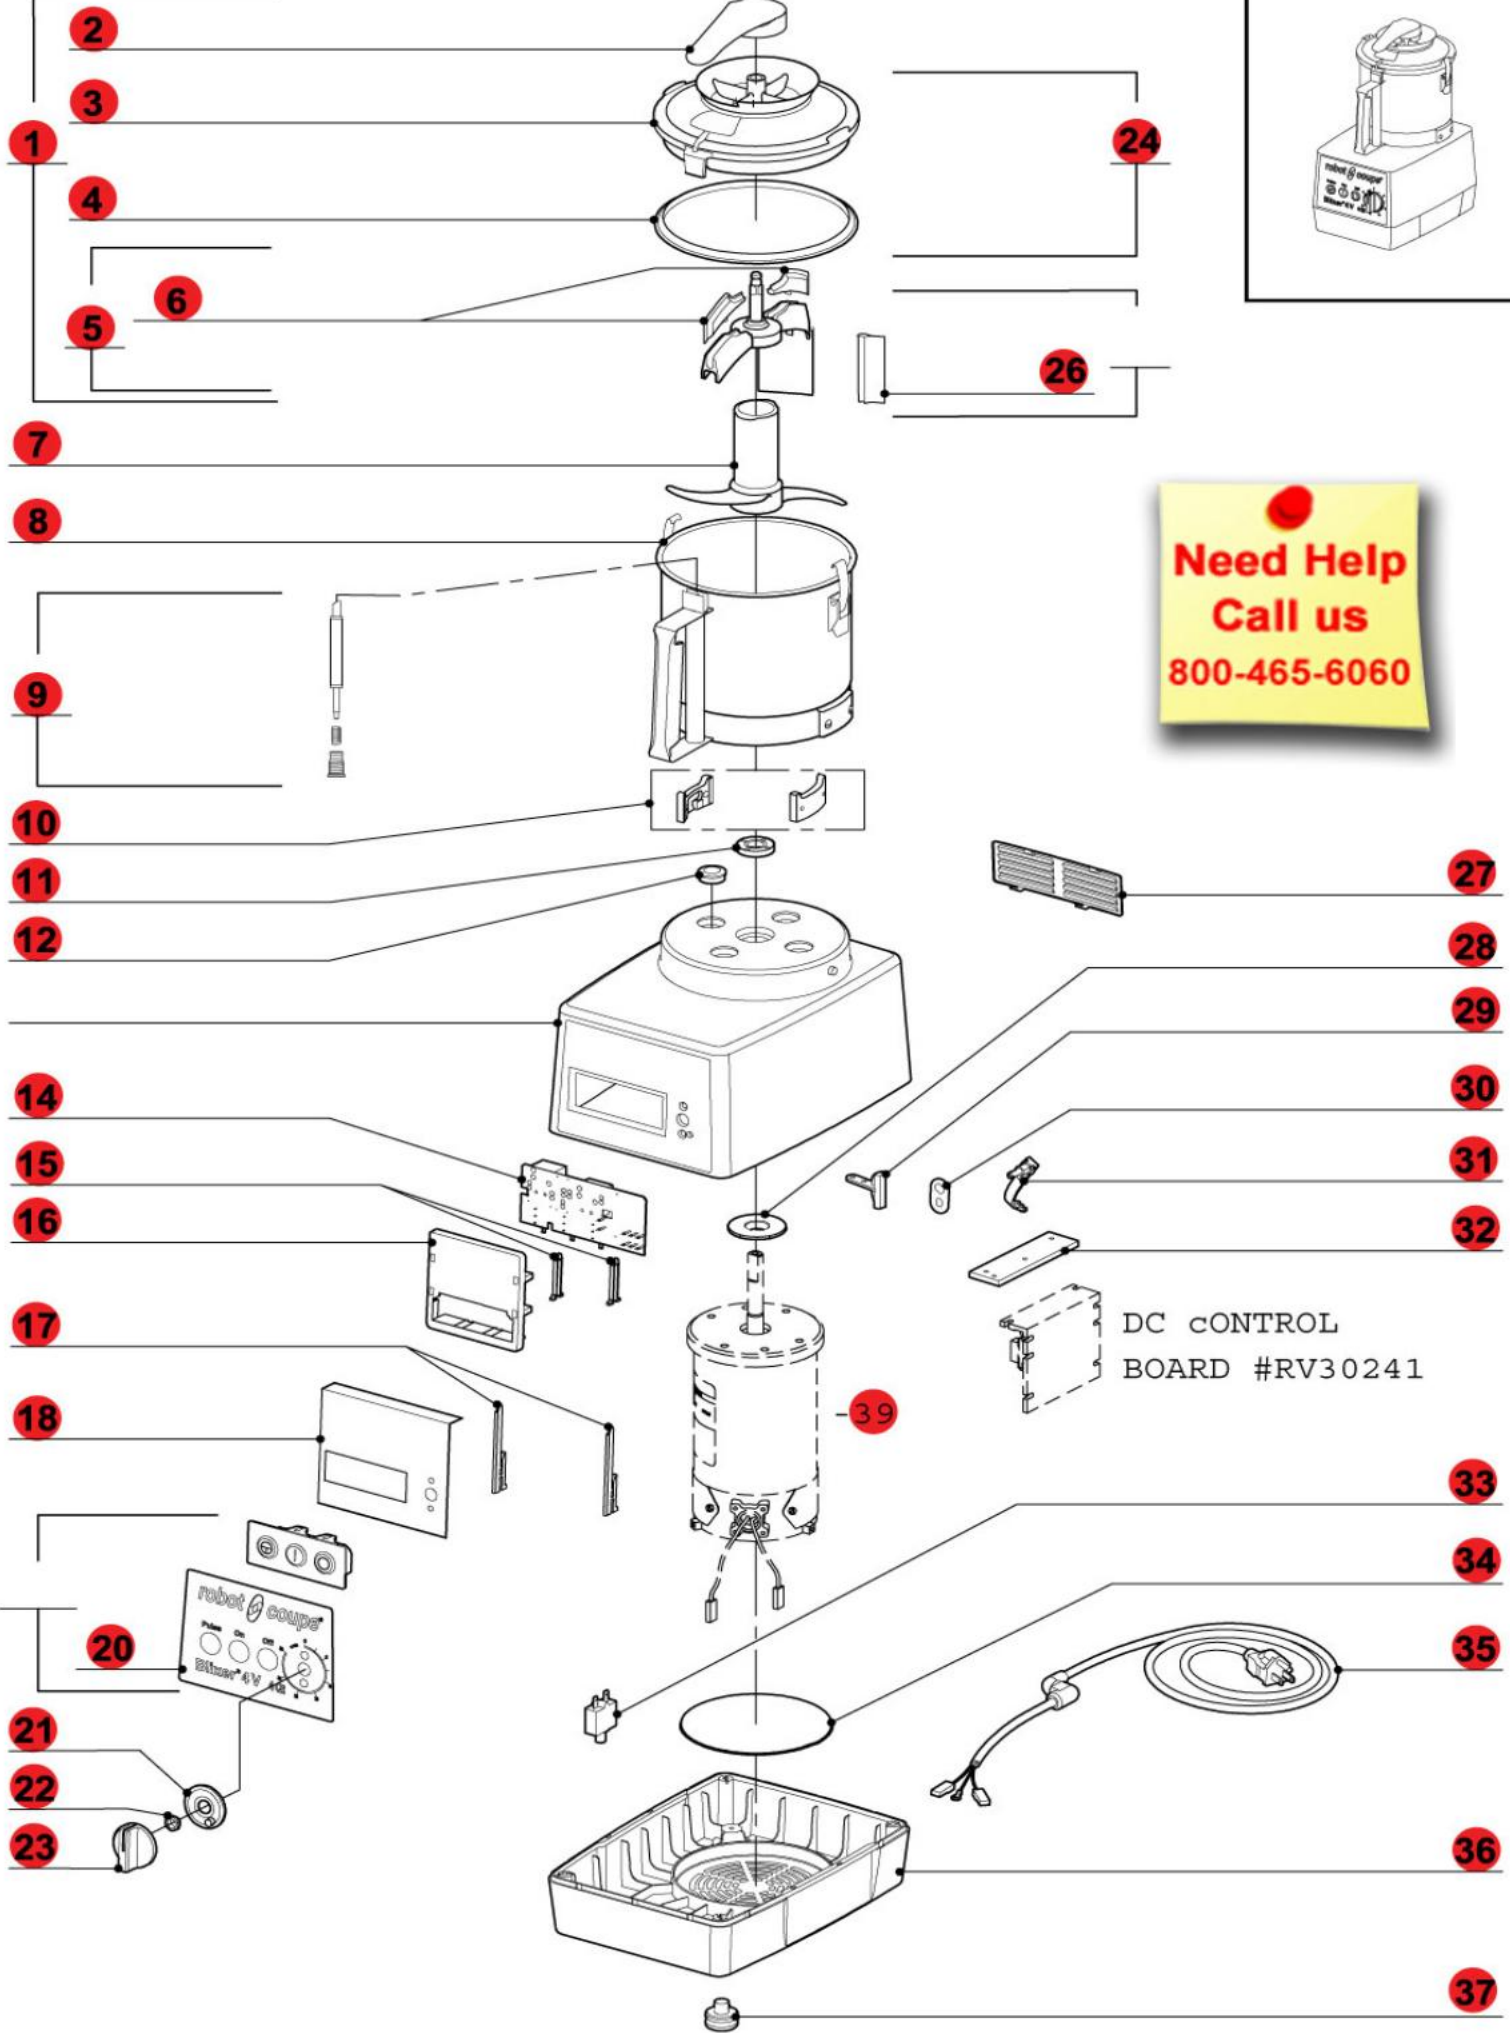

Serial #415xxxxx03\_-xx

**Need Help  
Call us  
800-465-6060**

DC CONTROL BOARD #RV30241