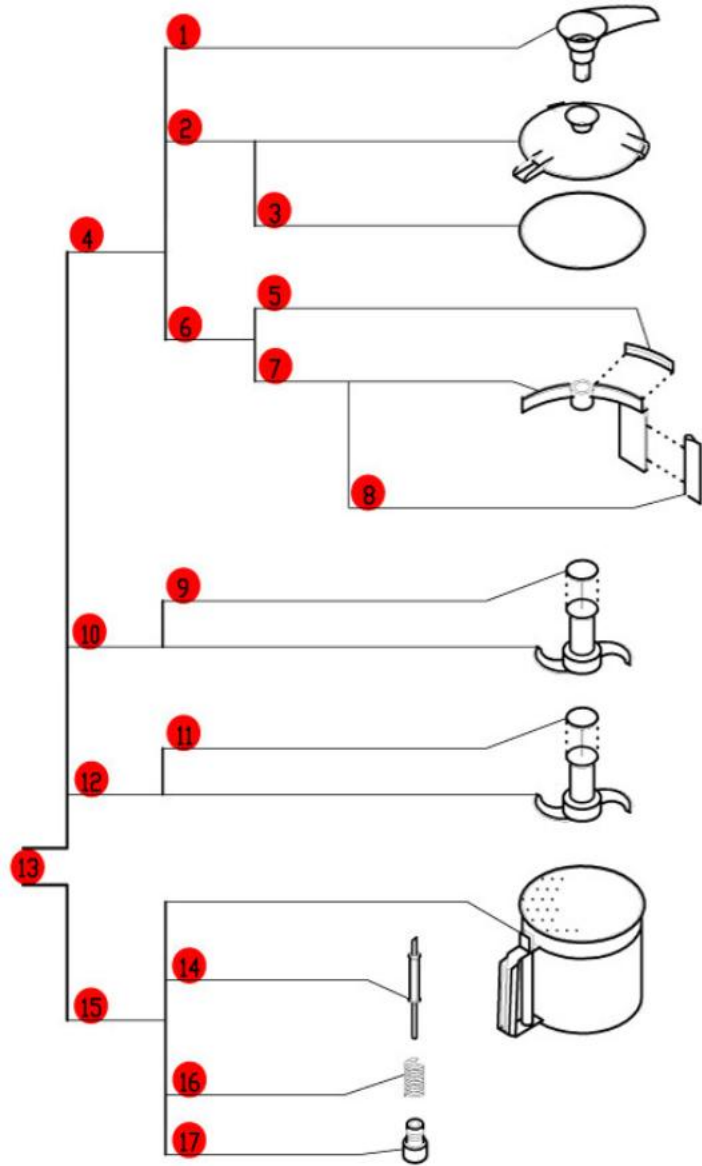

# Blixer 5

Serial Numbers 240xxxxx13  
 Two Speed, 220 Volt, 3 Phase, 60Hz., 2 HP.  
 1725-3450 RPM, 5.3/5.8 Amps

**Need Help  
 Call us  
 800-465-6060**

ACCESSORIES

(Do not order RA494 baffle if you have a plastic base)

43 (metal base)

44 (plastic base)

45

46