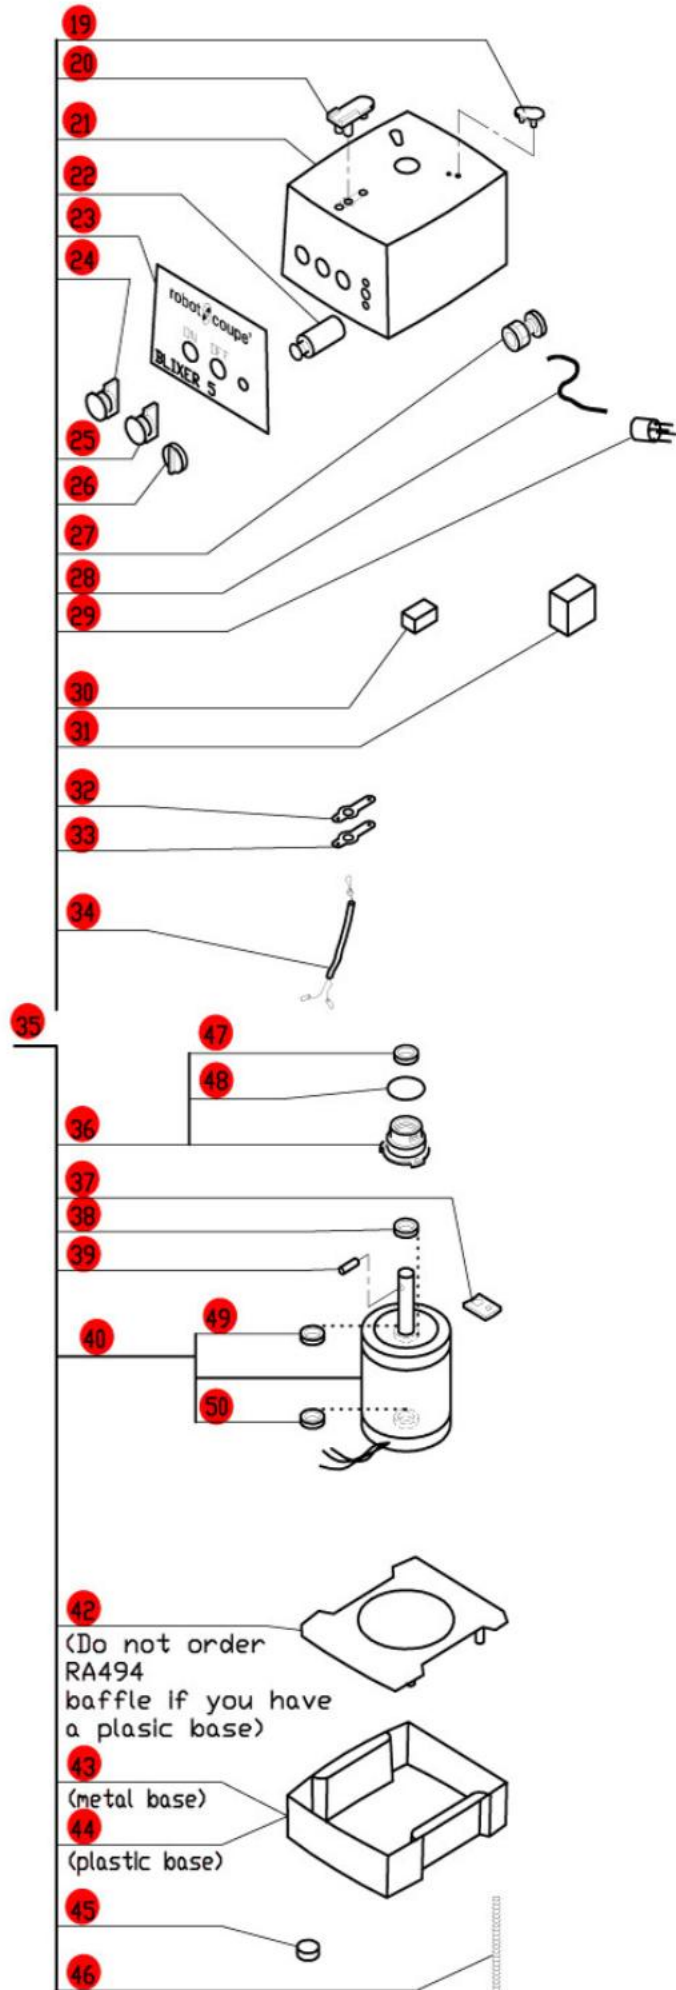

# Blixer 5

Serial Numbers 240xxxxx13  
 Two Speed, 220 Volt, 3 Phase, 60Hz., 2 HP.  
 1725-3450 RPM, 5.3/5.8 Amps

**Need Help  
 Call us  
 800-465-6060**

ACCESSORIES

(Do not order RA494 baffle if you have a plastic base)

43 (metal base)

44 (plastic base)

45

46