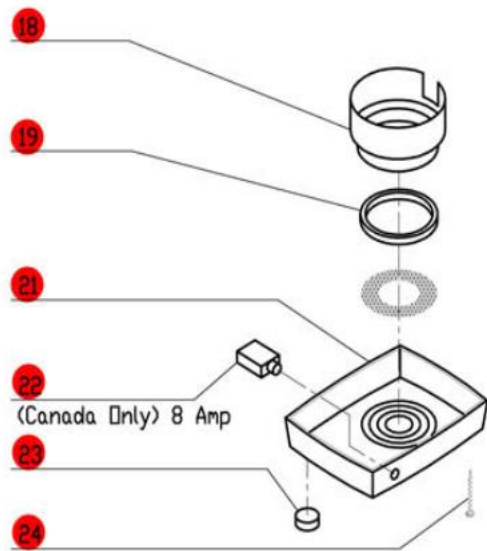

# R100B

Serial Numbers-145xxxxx03

1-Speed, 120 Volt, 1 Phase, 60Hz., 5/16 HP.

1725 RPM, 7 Amps

**CLICK HERE FOR DISCS**

\* Number not available at time of printing.

**Click on Red Dot OR Call us for help 800-465-6060**

**ACCESSORIES**

**Optional Clear Bowl**

If ordering the R100B with the clear bowl option (117900), order model number R100BCLR.