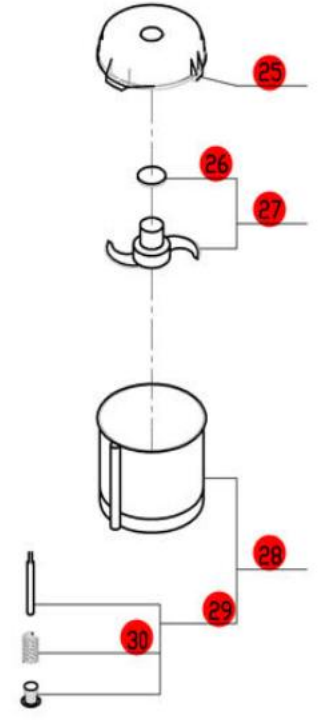

# R100B

Serial Numbers-145xxxxx03

1-Speed, 120 Volt, 1 Phase, 60Hz., 5/16 HP.

1725 RPM, 7 Amps

**CLICK HERE FOR DISCS**

\* Number not available at time of printing.

**Click on Red Dot OR Call us for help 800-465-6060**

**ACCESSORIES**

**Optional Clear Bowl**

If ordering the R100B with the clear bowl option (117900), order model number R100BCLR.