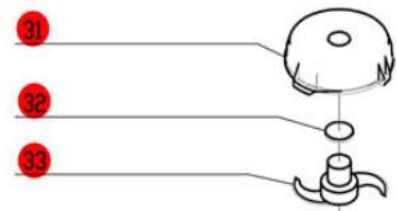

**ACCESSORIES**

**Optional Clear Bowl**

If ordering the R100B with the clear bowl option (117900), order model number R100BCLR.