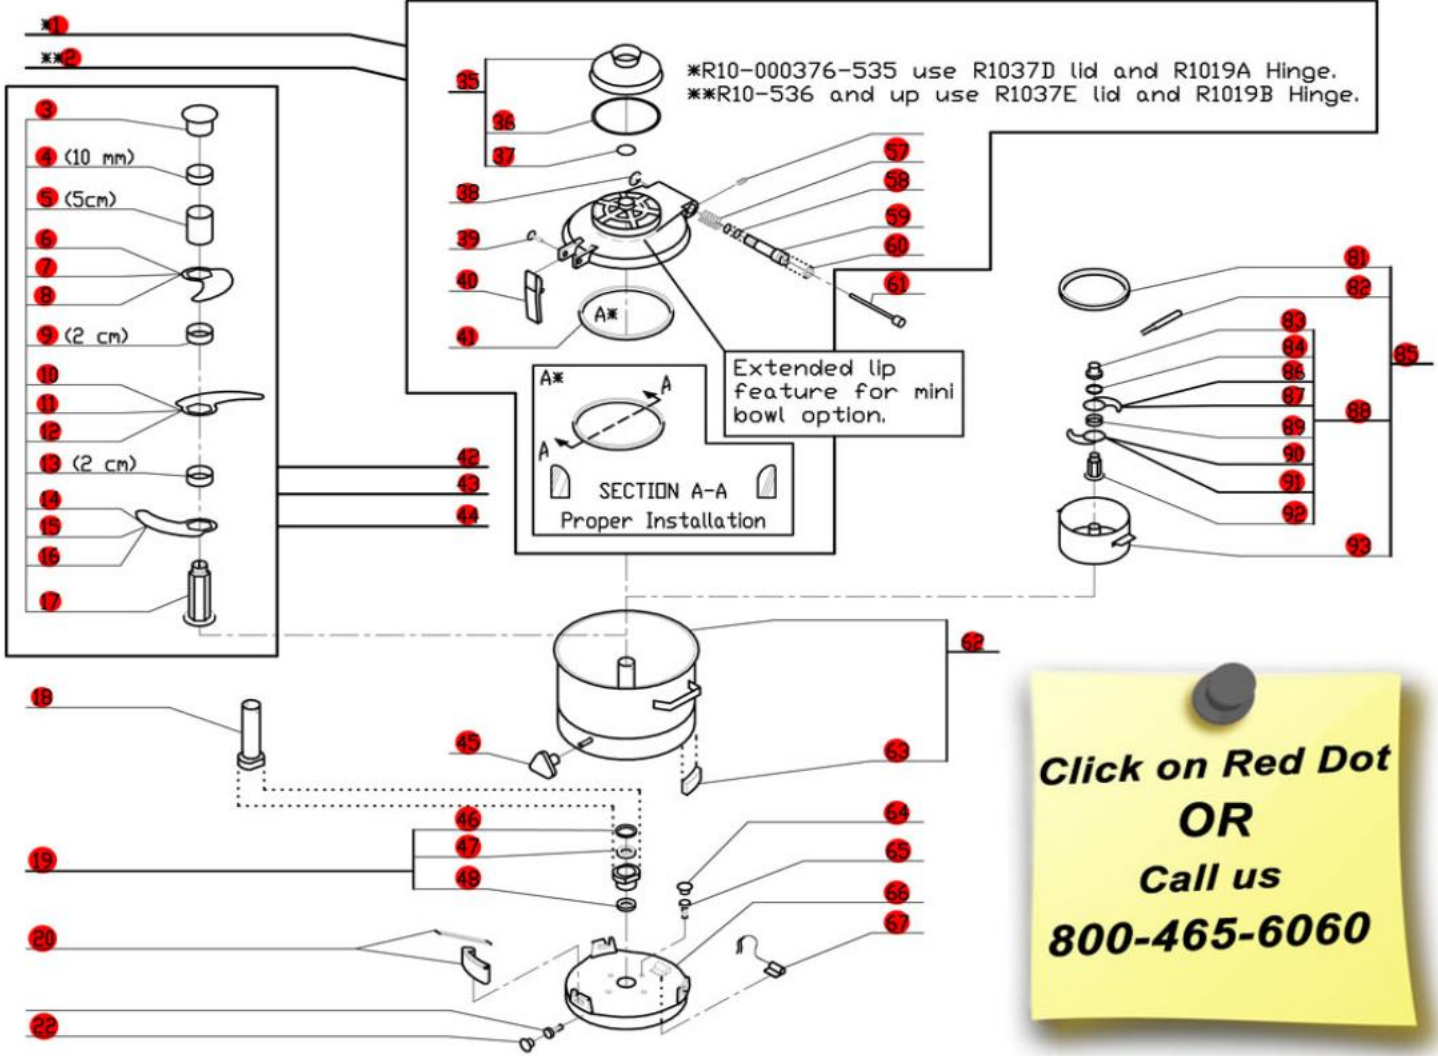

R10U

2- Speed, 208-240 Volt, 3 Phase, 60Hz.,
 Low Speed- 1725 RPM, 9 Amps, 3 HP.
 High Speed- 3450 RPM, 12.5 Amps, 4.5 HP.
Machines with serial numbers R10-000376 and above.

**Click on Red Dot
 OR
 Call us
 800-465-6060**