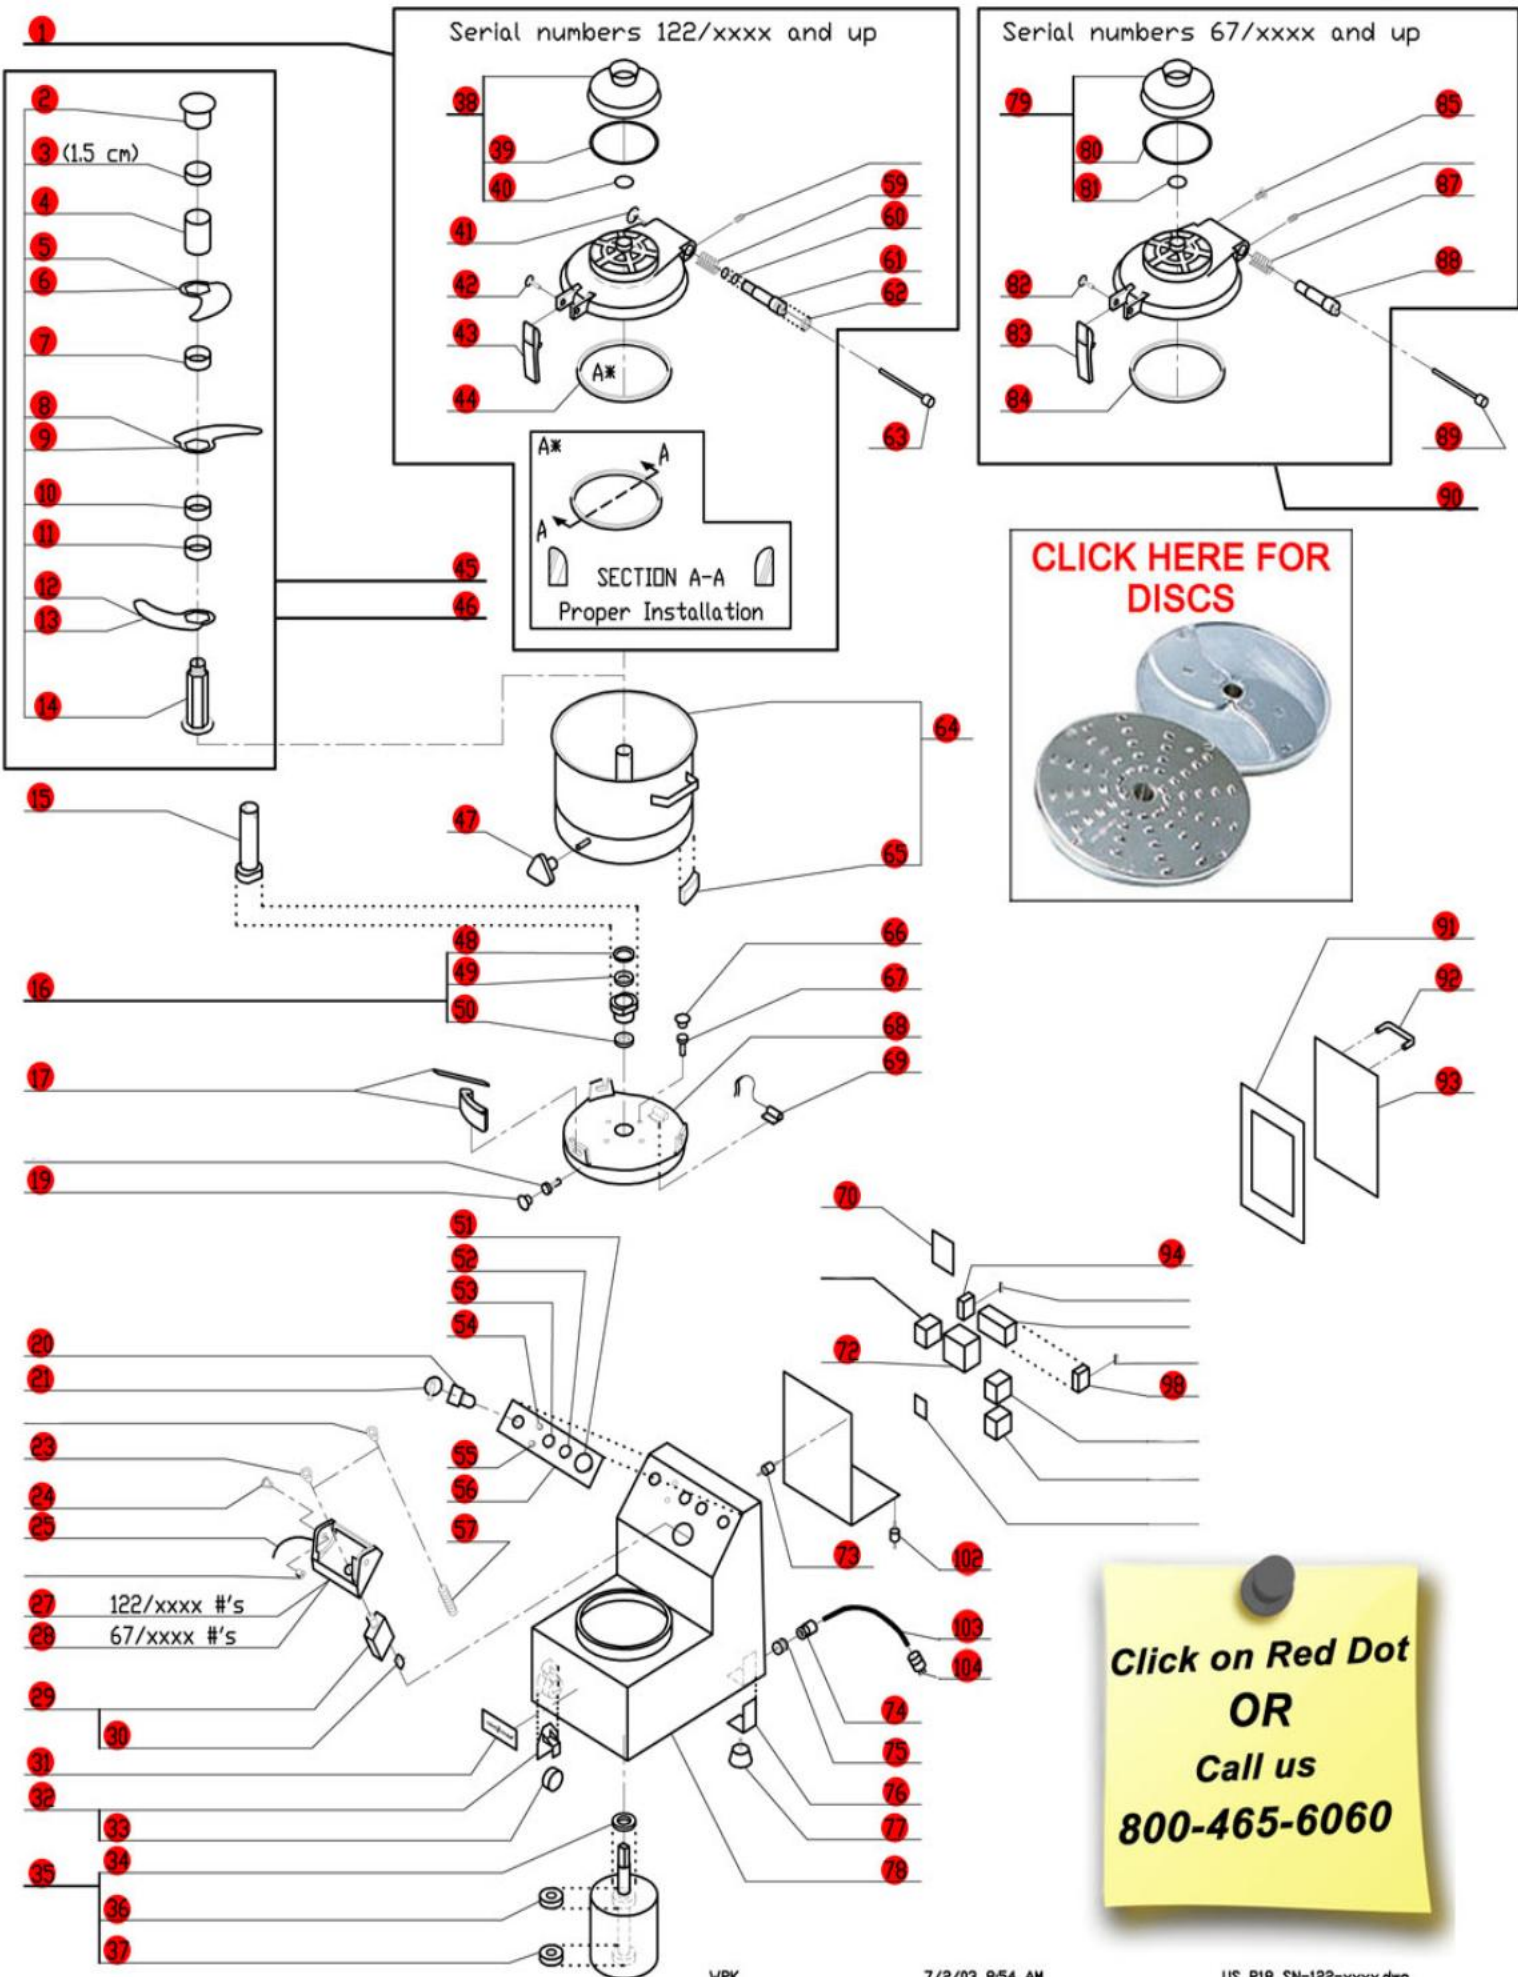

2- Speed, 208-240 Volt, 3 Phase, 60Hz.,
 Low Speed- 1725 RPM, 20 Amps, 4.5 HP.
 High Speed- 3450 RPM, 20 Amps, 6.0 HP.
 Serial Numbers 122/xxxx

**Click on Red Dot
 OR
 Call us
 800-465-6060**