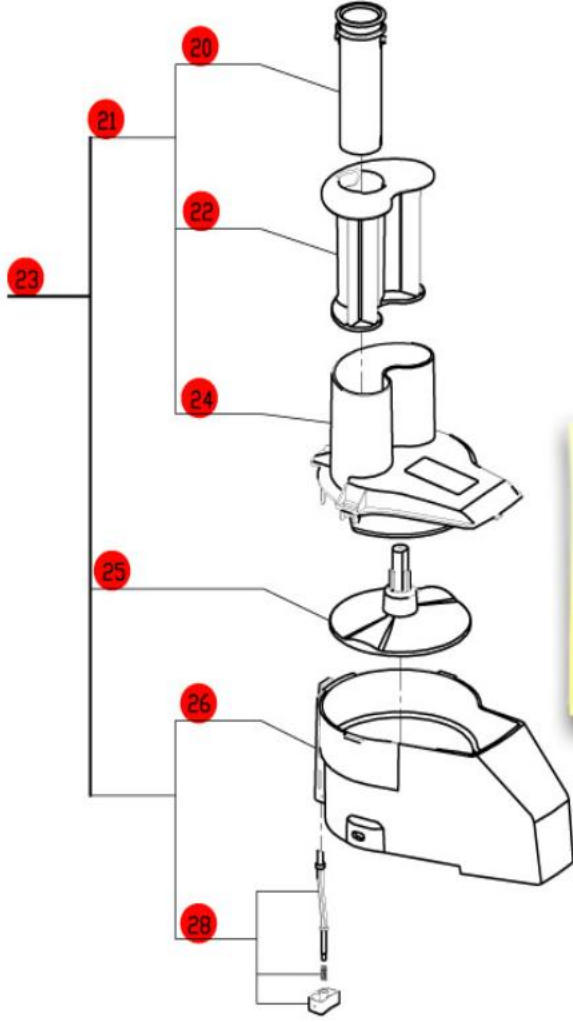

robot coupe® U.S.A., Inc.

R2 Dicing Ultra

Serial Numbers-257xxxxx03
1-Speed, 120 Volt, 1 Phase, 60Hz., 2.2 HP.
1725 RPM, 13 Amps

[CLICK HERE FOR DISCS](#)

Click on Red Dot
OR
Call us for help
800-465-6060