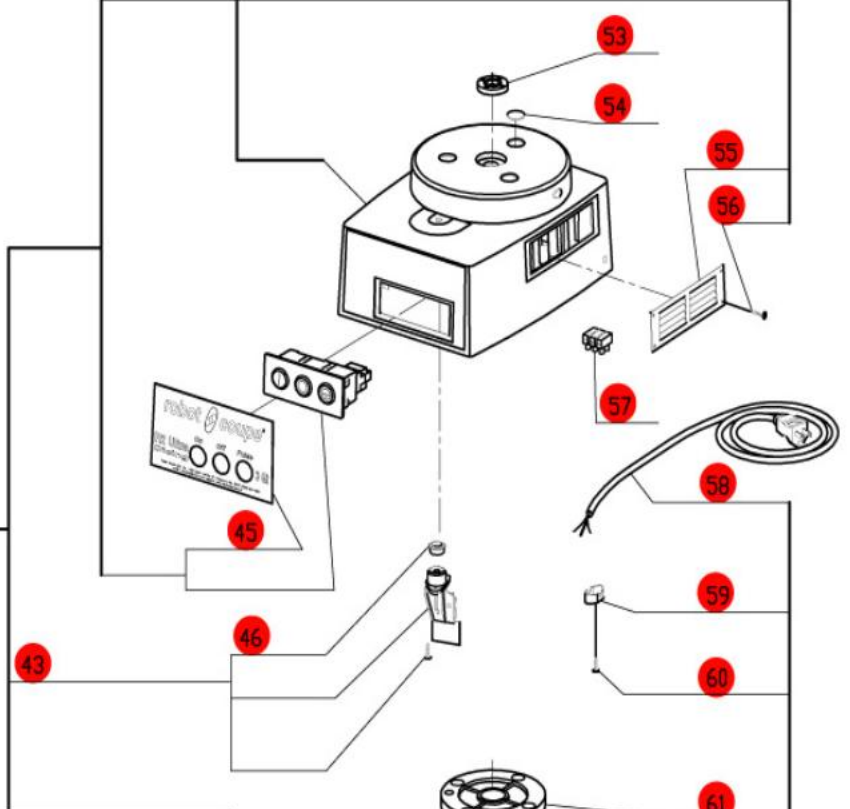

robot coupe® U.S.A., Inc.

R2 Dicing Ultra

Serial Numbers-257xxxxx03
1-Speed, 120 Volt, 1 Phase, 60Hz., 2.2 HP.
1725 RPM, 13 Amps

[CLICK HERE FOR DISCS](#)

Click on Red Dot
OR
Call us for help
800-465-6060