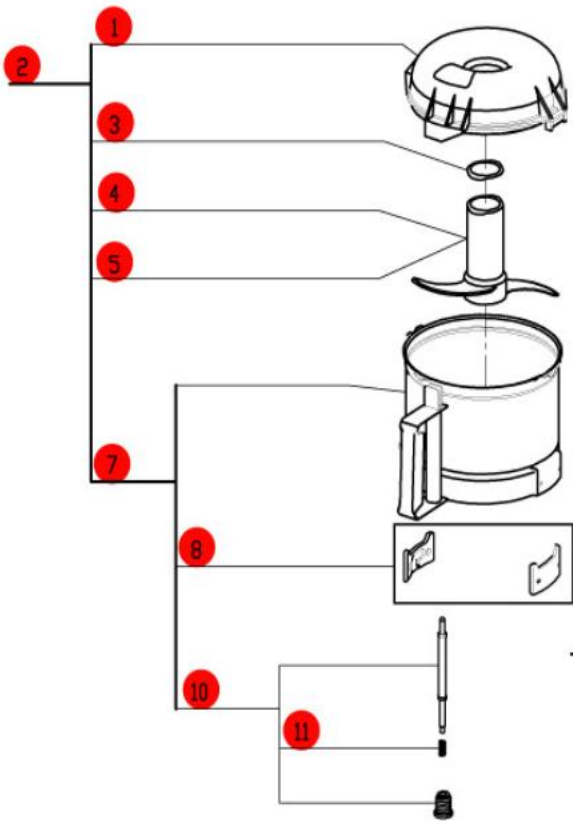

robot coupe® U.S.A., Inc.

R2 Dicing Ultra

Serial Numbers-257xxxxx03
1-Speed, 120 Volt, 1 Phase, 60Hz., 2.2 HP.
1725 RPM, 13 Amps

[CLICK HERE FOR DISCS](#)

Click on Red Dot
OR
Call us for help
800-465-6060