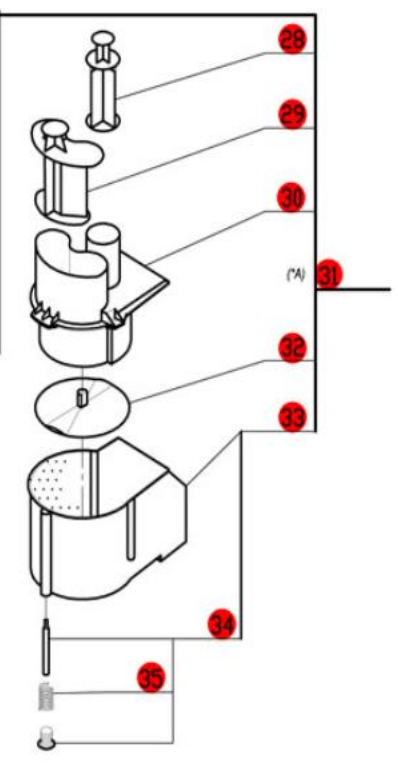

Serial Number Series-R2xxxxx Also,-230xxxxx03

1-Speed, 120 Volt, 1 Phase, 60Hz., 1/2 HP.

1725 RPM, 7 Amps

(\*A)  
USA  
Serial Numbers  
Beginning 230xxxxx03

Canada  
Serial Numbers Beginning  
R2010499

Any complete Feed Lead Set  
can be replaced with 27242