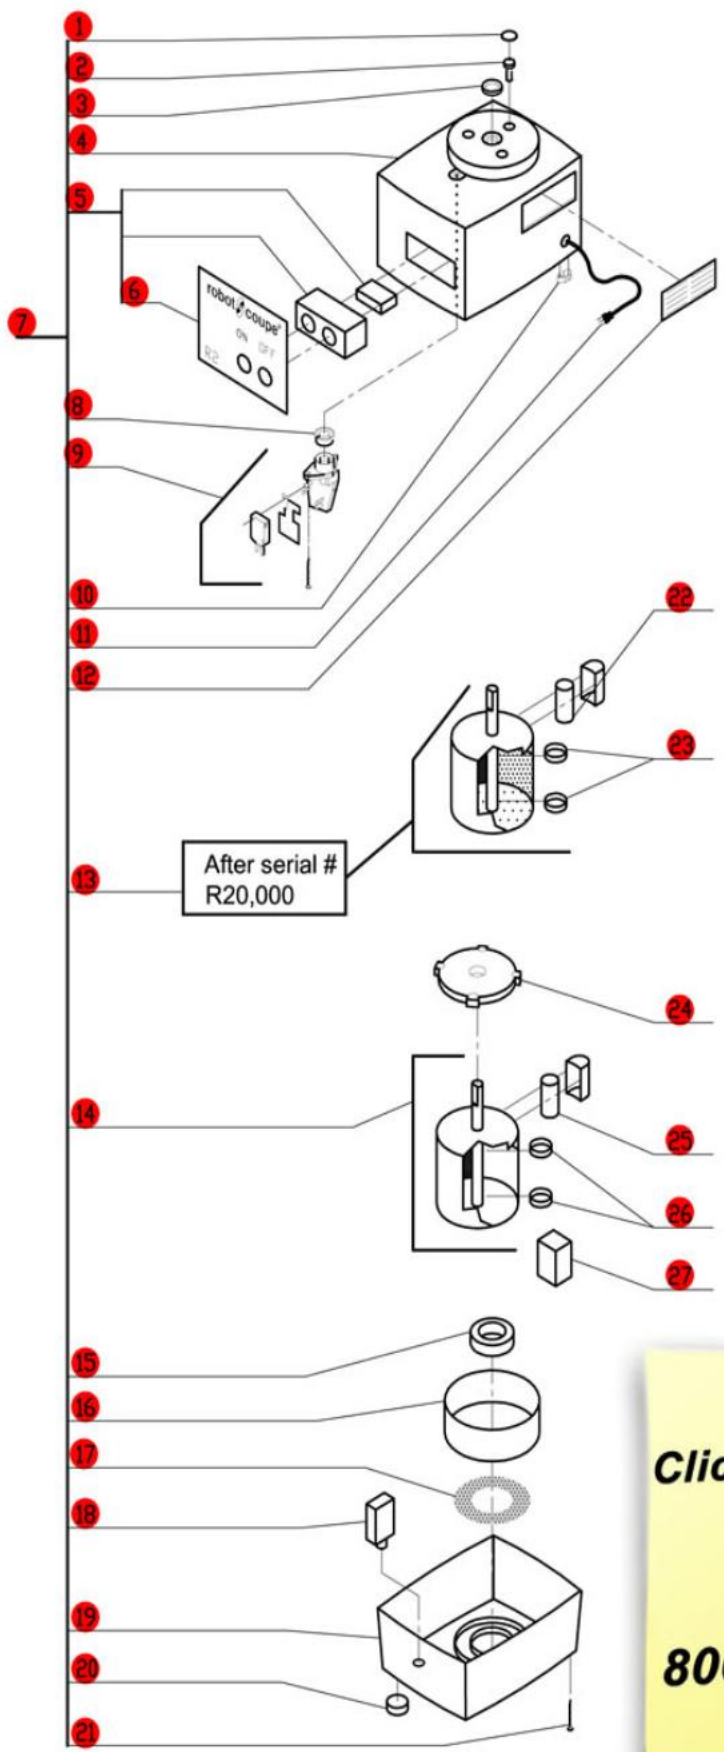

Serial Number Series-R2xxxxx Also,-230xxxxx03

1-Speed, 120 Volt, 1 Phase, 60Hz., 1/2 HP.

1725 RPM, 7 Amps

(\*A)  
USA  
Serial Numbers  
Beginning 230xxxxx03

Canada  
Serial Numbers Beginning  
R2010499

Any complete Feed Lead Set  
can be replaced with 27242

After serial #  
R20,000

R245N  
(USA)  
Serial Numbers  
R2xxxxx

(Canada)  
to Serial #  
R2010499

(\*B)  
R245N is  
no longer  
available.  
Use  
27242.

**Click on Red Dot  
OR  
Call us  
800-465-6060**