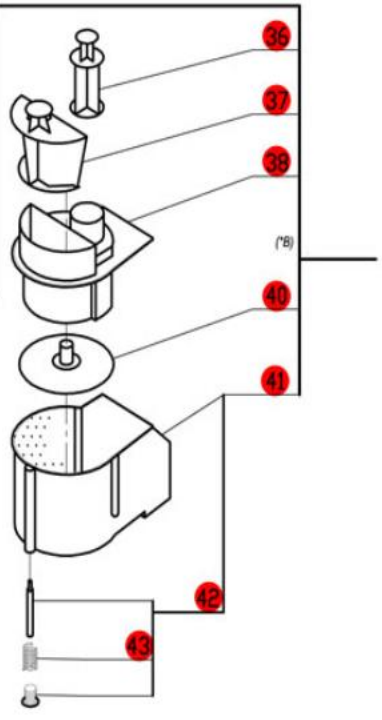

After serial #
R20,000

R245N
(USA)
Serial Numbers
R2xxxxx

(Canada)
to Serial #
R2010499

(*B)
R245N is
no longer
available.
Use
27242.