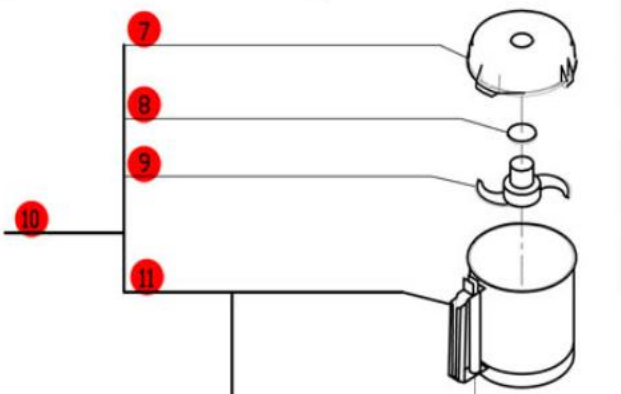

# R2NCLR

Serial Numbers-244xxxxx03  
 1-Speed, 120 Volt, 1 Phase, 60Hz., 1/2 HP.  
 1725 RPM, 7 Amps

(*\*C*) 3 Quart bowls have a handle and are 6 inches tall.

(*\*D*) The 2 Quart bowls (NLA) do not have a handle and are 5 1/4 inches tall.

19	Pin Assembly Clear Plastic (3 qt) ( <i>*C</i> )
21	Pin Assembly Clear Plastic (2 qt) ( <i>*D</i> )

ACCESSORIES

**Click on Red Dot OR Call us 800-465-6060**