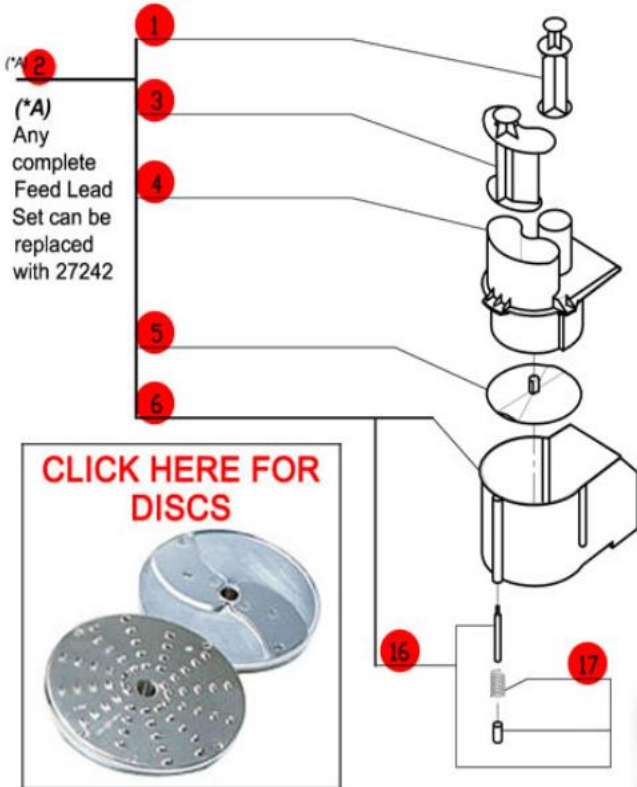

# R2NCLR

Serial Numbers-244xxxxx03  
 1-Speed, 120 Volt, 1 Phase, 60Hz., 1/2 HP.  
 1725 RPM, 7 Amps

(*\*C*) 3 Quart bowls have a handle and are 6 inches tall.

(*\*D*) The 2 Quart bowls (NLA) do not have a handle and are 5 1/4 inches tall.

19	Pin Assembly Clear Plastic (3 qt) ( <i>*C</i> )
21	Pin Assembly Clear Plastic (2 qt) ( <i>*D</i> )

ACCESSORIES

**Click on Red Dot OR Call us 800-465-6060**