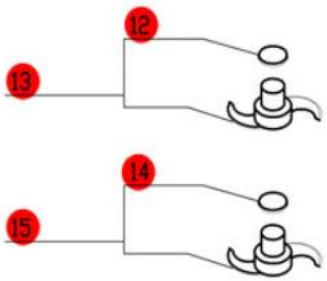

# R2NCLR

Serial Numbers-244xxxxx03  
 1-Speed, 120 Volt, 1 Phase, 60Hz., 1/2 HP.  
 1725 RPM, 7 Amps

(*\*C*) 3 Quart bowls have a handle and are 6 inches tall.

(*\*D*) The 2 Quart bowls (NLA) do not have a handle and are 5 1/4 inches tall.

19	Pin Assembly Clear Plastic (3 qt) ( <i>*C</i> )
21	Pin Assembly Clear Plastic (2 qt) ( <i>*D</i> )

ACCESSORIES

**Click on Red Dot OR Call us 800-465-6060**