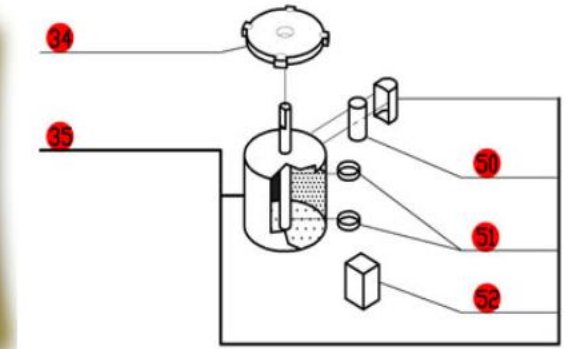

R2N Ultra (3 Quart)

Serial Number Series- 247xxxxx03
 1- Speed, 120 Volt, 1 Phase, 60Hz., 1 HP.
 1725 RPM, 7 Amps

Any complete Feed Lead Set can be replaced with 27242

CLICK HERE FOR DISCS

*39109 includes 407670 Front Data Plate