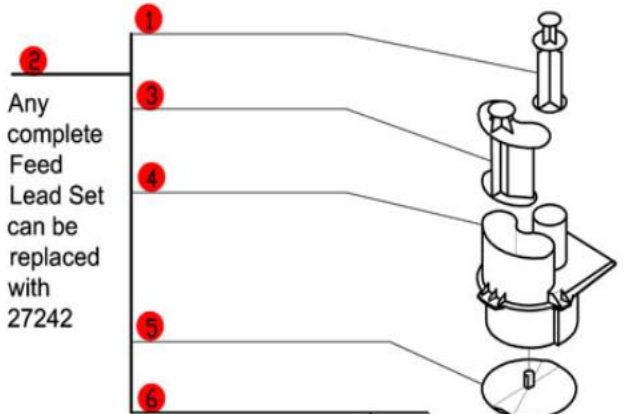

R2N Ultra (3 Quart)

Serial Number Series- 247xxxxx03
 1- Speed, 120 Volt, 1 Phase, 60Hz., 1 HP.
 1725 RPM, 7 Amps

Any complete Feed Lead Set can be replaced with 27242

CLICK HERE FOR DISCS

*39109 includes 407670 Front Data Plate