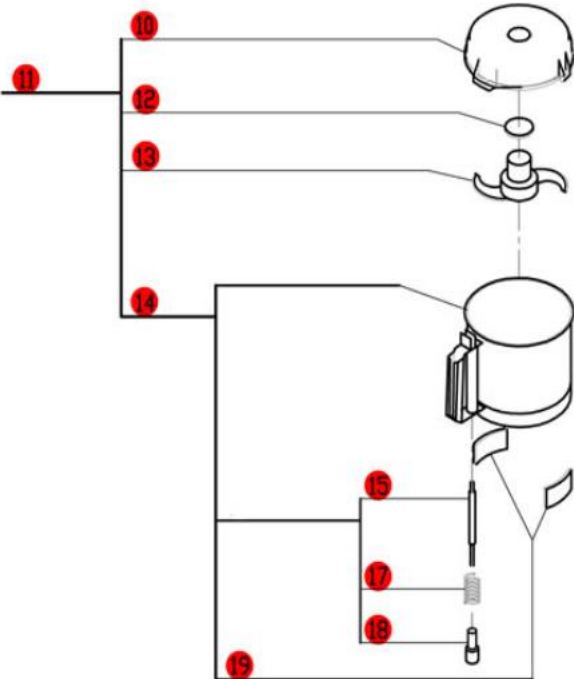

R2N Ultra (3 Quart)

Serial Number Series- 247xxxxx03
 1- Speed, 120 Volt, 1 Phase, 60Hz., 1 HP.
 1725 RPM, 7 Amps

Any complete Feed Lead Set can be replaced with 27242

CLICK HERE FOR DISCS

*39109 includes 407670 Front Data Plate

Click on Red Dot OR Call us 800-465-6060

ACCESSORIES