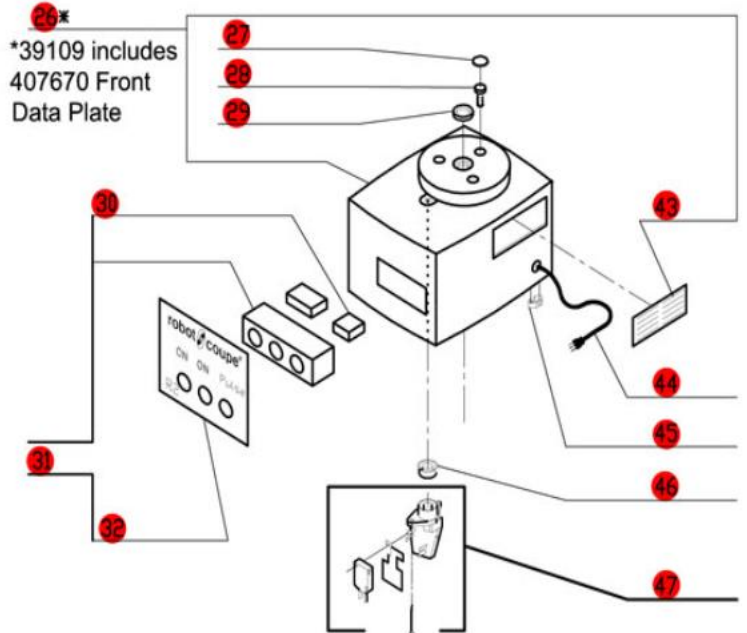

R2N Ultra (3 Quart)

Serial Number Series- 247xxxxx03
 1- Speed, 120 Volt, 1 Phase, 60Hz., 1 HP.
 1725 RPM, 7 Amps

Any complete Feed Lead Set can be replaced with 27242

CLICK HERE FOR DISCS

*39109 includes 407670 Front Data Plate