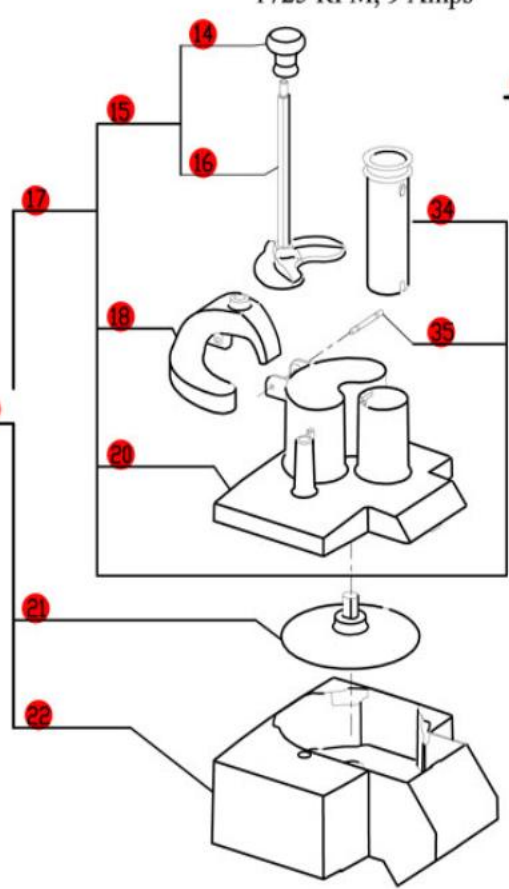

R300 Series B

Series B Machines-Serial Numbers FP002243 and up.

Also Ser. Numbers 106/xxxx
 1-Speed, 120 Volt, 1 Phase, 60Hz., 1/2 HP.
 1725 RPM, 9 Amps

(*A)
 Assembly R3056A
 is no longer
 available.
 Order 27213
 Assembly

(*A) No Longer Available.
 (*B) Part number R3040B
 comes complete with
 magnetic switch.

ACCESSORIES

Canada Only

**Click on Red Dot
 OR
 Call us
 800-465-6060**