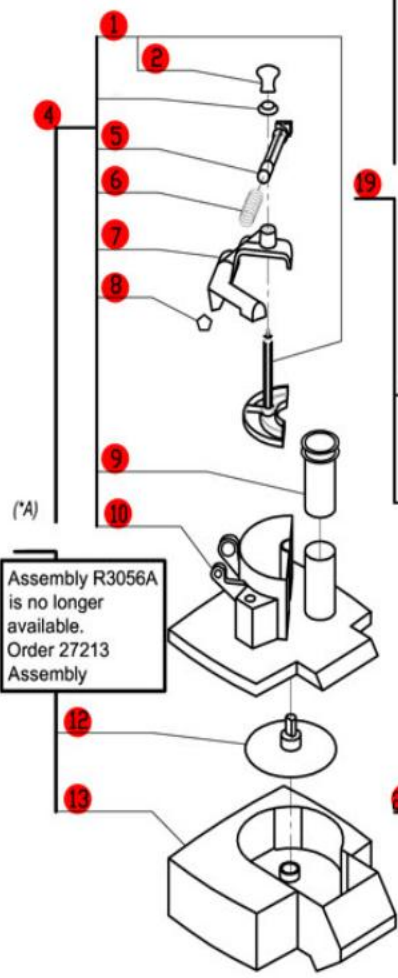

R300 Series B

Series B Machines-Serial Numbers FP002243 and up.

Also Ser. Numbers 106/xxxx
 1-Speed, 120 Volt, 1 Phase, 60Hz., 1/2 HP.
 1725 RPM, 9 Amps

(*A)
 Assembly R3056A
 is no longer
 available.
 Order 27213
 Assembly

(*A) No Longer Available.
 (*B) Part number R3040B
 comes complete with
 magnetic switch.

ACCESSORIES

Canada Only

**Click on Red Dot
 OR
 Call us
 800-465-6060**