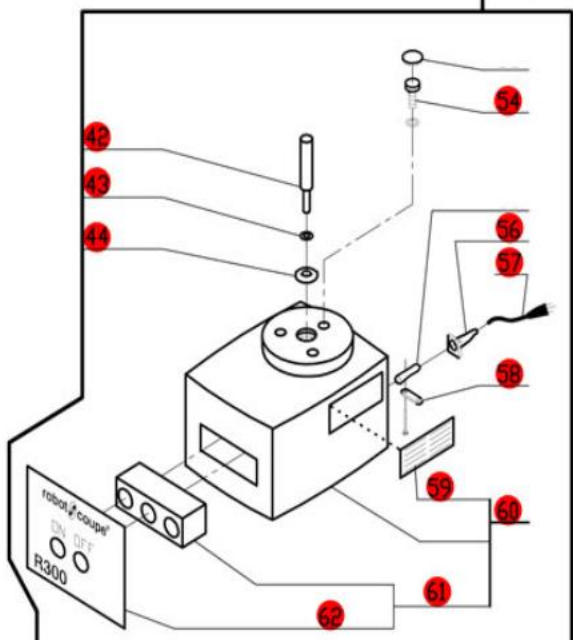

R300 Series B

Series B Machines-Serial Numbers FP002243 and up.

Also Ser. Numbers 106/xxxx
 1-Speed, 120 Volt, 1 Phase, 60Hz., 1/2 HP.
 1725 RPM, 9 Amps

(*A)
 Assembly R3056A
 is no longer
 available.
 Order 27213
 Assembly

(*A) No Longer Available.
 (*B) Part number R3040B
 comes complete with
 magnetic switch.

ACCESSORIES

Canada Only

**Click on Red Dot
 OR
 Call us
 800-465-6060**