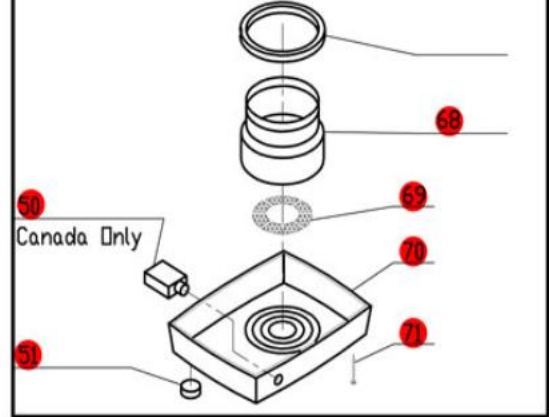

R300 Series B

Series B Machines-Serial Numbers FP002243 and up.

Also Ser. Numbers 106/xxxx
 1-Speed, 120 Volt, 1 Phase, 60Hz., 1/2 HP.
 1725 RPM, 9 Amps

(*A)
 Assembly R3056A
 is no longer
 available.
 Order 27213
 Assembly

(*A) No Longer Available.
 (*B) Part number R3040B
 comes complete with
 magnetic switch.

ACCESSORIES

Canada Only

**Click on Red Dot
 OR
 Call us
 800-465-6060**