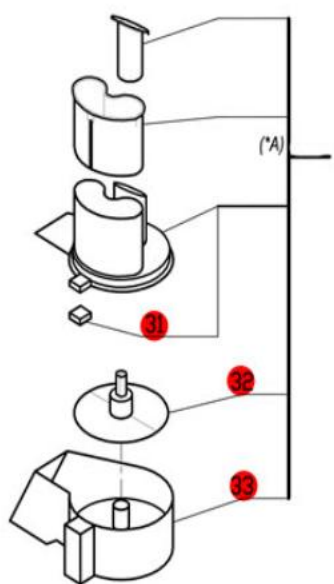

R300 Series B

Series B Machines-Serial Numbers FP002243 and up.

Also Ser. Numbers 106/xxxx
 1-Speed, 120 Volt, 1 Phase, 60Hz., 1/2 HP.
 1725 RPM, 9 Amps

(*A)
 Assembly R3056A
 is no longer
 available.
 Order 27213
 Assembly

(*A) No Longer Available.
 (*B) Part number R3040B
 comes complete with
 magnetic switch.

ACCESSORIES

Canada Only

**Click on Red Dot
 OR
 Call us
 800-465-6060**