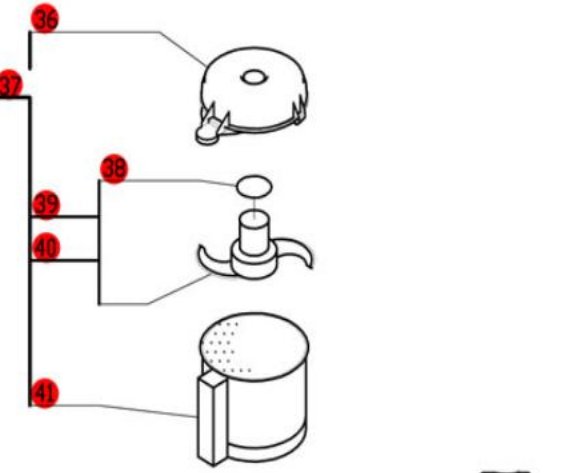

R300 Series B

Series B Machines-Serial Numbers FP002243 and up.

Also Ser. Numbers 106/xxxx
 1-Speed, 120 Volt, 1 Phase, 60Hz., 1/2 HP.
 1725 RPM, 9 Amps

(*A)
 Assembly R3056A
 is no longer
 available.
 Order 27213
 Assembly

(*A) No Longer Available.
 (*B) Part number R3040B
 comes complete with
 magnetic switch.

ACCESSORIES

Canada Only

**Click on Red Dot
 OR
 Call us
 800-465-6060**