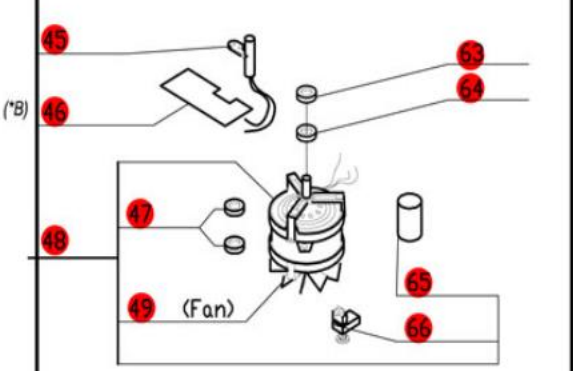

R300 Series B

Series B Machines-Serial Numbers FP002243 and up.

Also Ser. Numbers 106/xxxx
 1-Speed, 120 Volt, 1 Phase, 60Hz., 1/2 HP.
 1725 RPM, 9 Amps

(*A)
 Assembly R3056A
 is no longer
 available.
 Order 27213
 Assembly

(*A) No Longer Available.
 (*B) Part number R3040B
 comes complete with
 magnetic switch.

ACCESSORIES

Canada Only

**Click on Red Dot
 OR
 Call us
 800-465-6060**