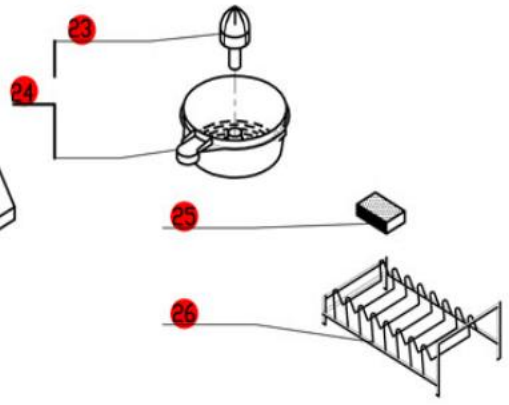

R300 Series B

Series B Machines-Serial Numbers FP002243 and up.

Also Ser. Numbers 106/xxxx
 1-Speed, 120 Volt, 1 Phase, 60Hz., 1/2 HP.
 1725 RPM, 9 Amps

(*A)
 Assembly R3056A
 is no longer
 available.
 Order 27213
 Assembly

(*A) No Longer Available.
 (*B) Part number R3040B
 comes complete with
 magnetic switch.

ACCESSORIES

Canada Only

**Click on Red Dot
 OR
 Call us
 800-465-6060**