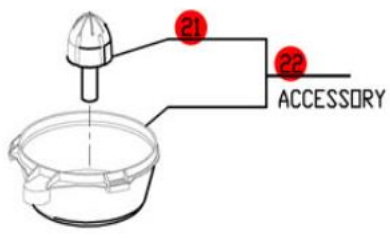

R300 Series C

Series C Machines # 258xxxxx03
 1- Speed, 120 Volt, 1 Phase, 60Hz., 1/2 HP.
 1725 RPM, 9 Amps

**Click on Red Dot
 OR
 Call us
 800-465-6060**

16
17
18
ACCESSORIES