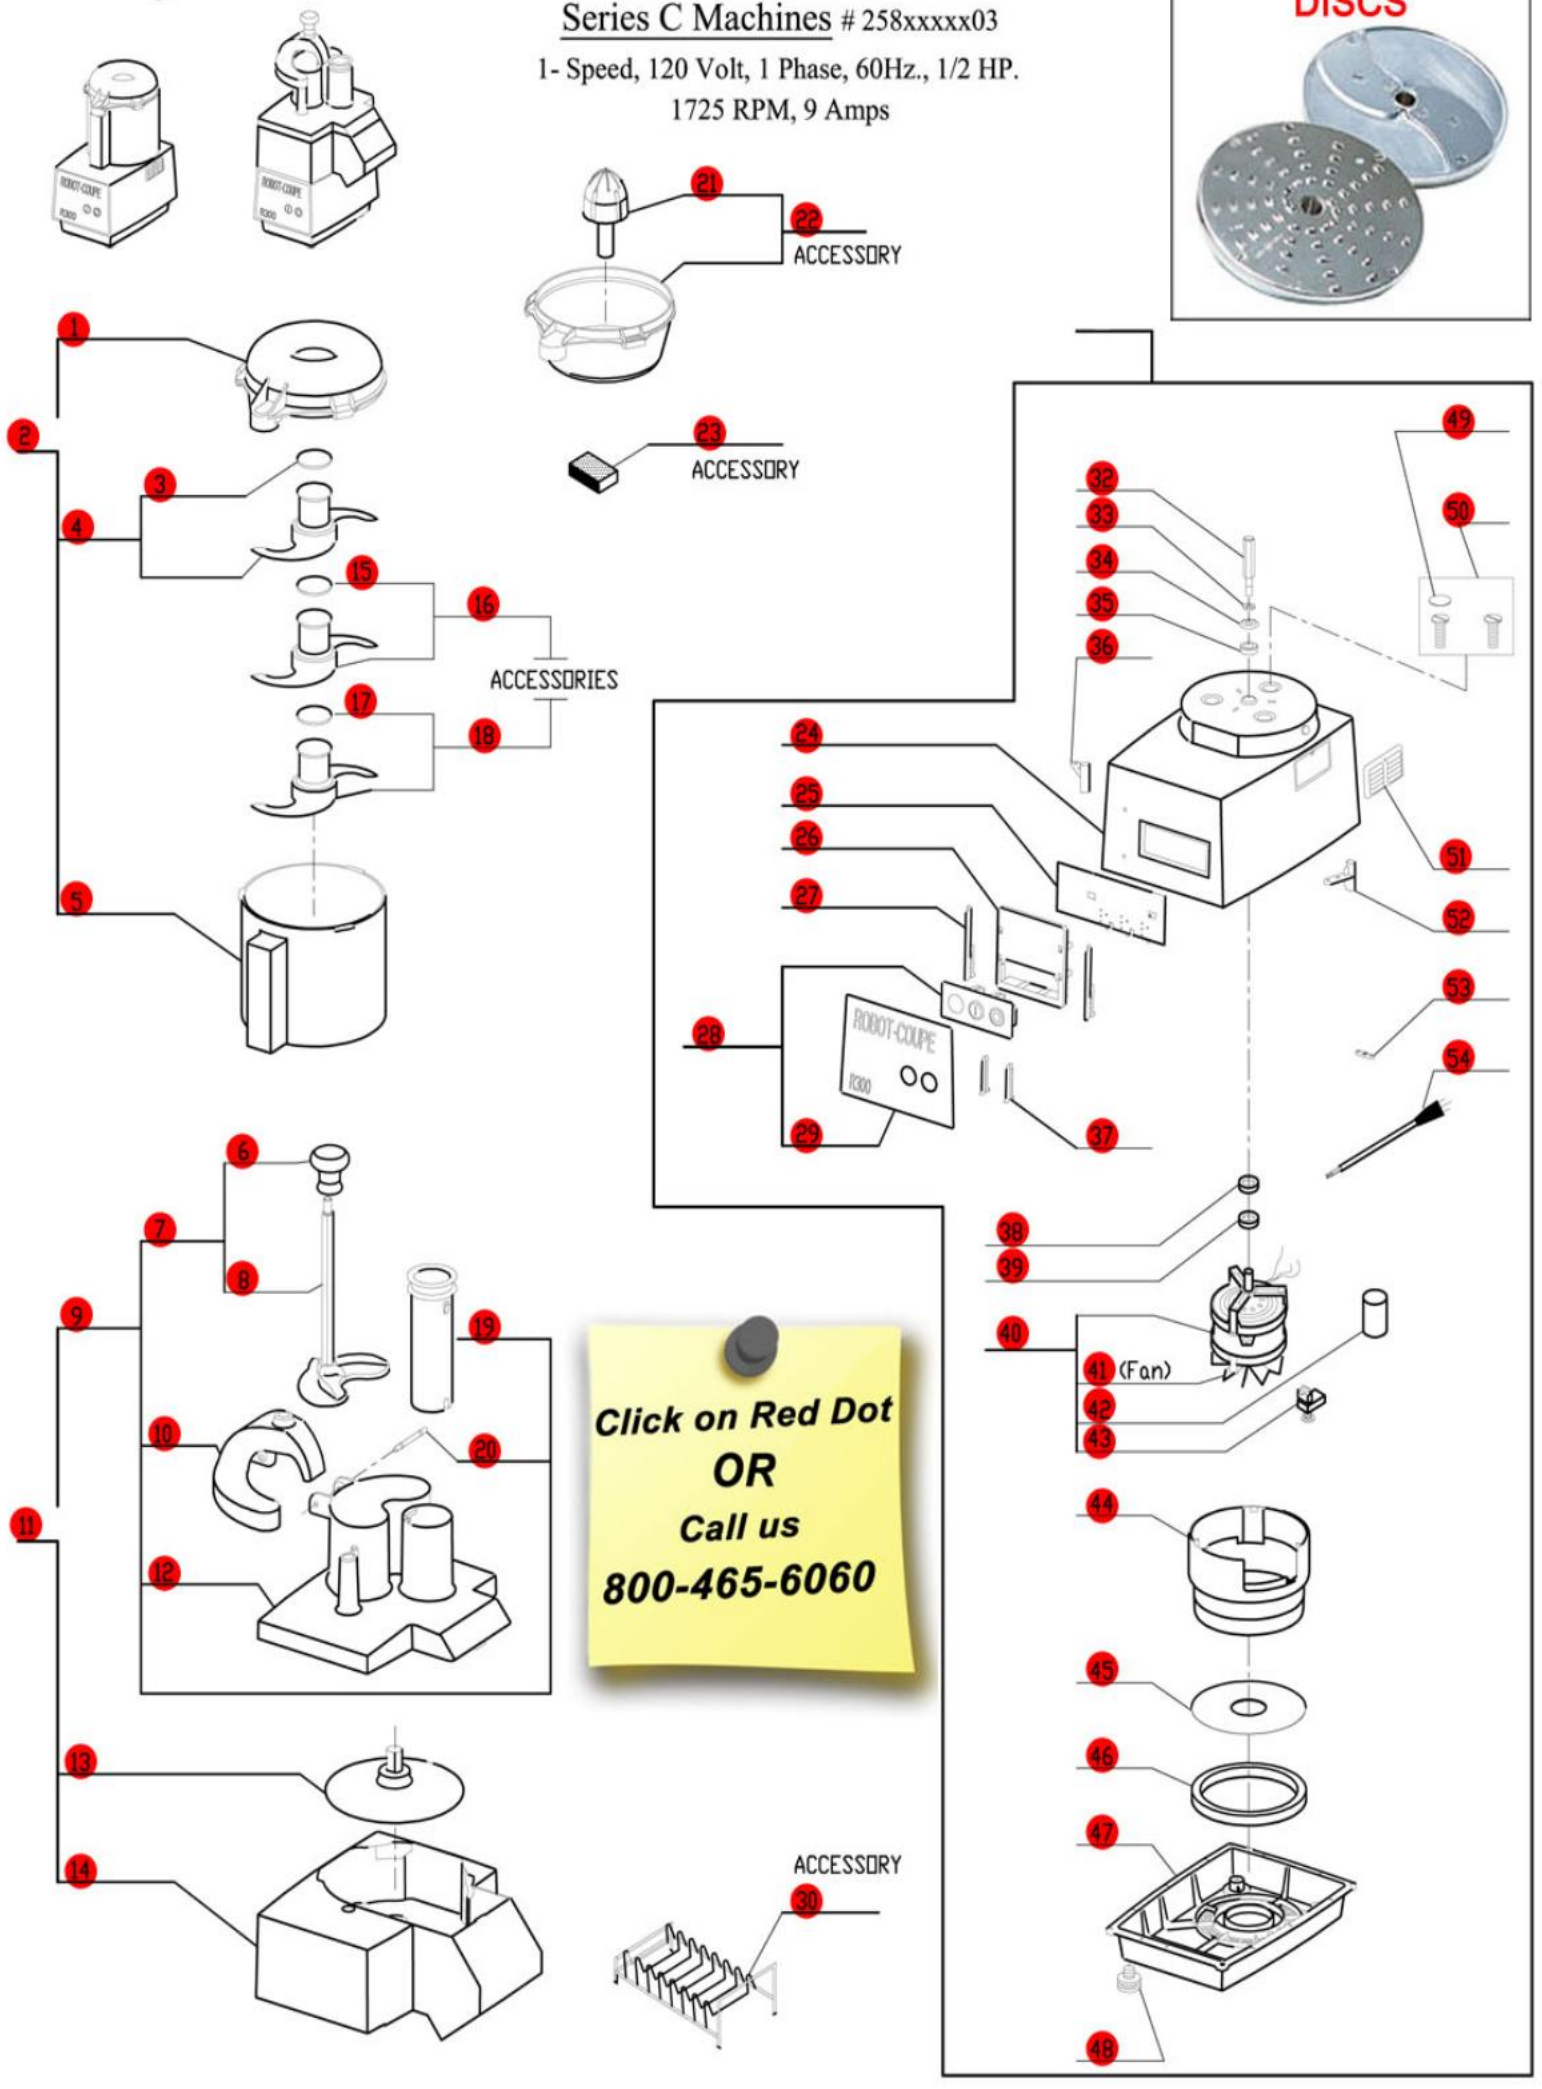

R300 Series C

Series C Machines # 258xxxxx03
 1- Speed, 120 Volt, 1 Phase, 60Hz., 1/2 HP.
 1725 RPM, 9 Amps

**Click on Red Dot
 OR
 Call us
 800-465-6060**

16
17
18
ACCESSORIES