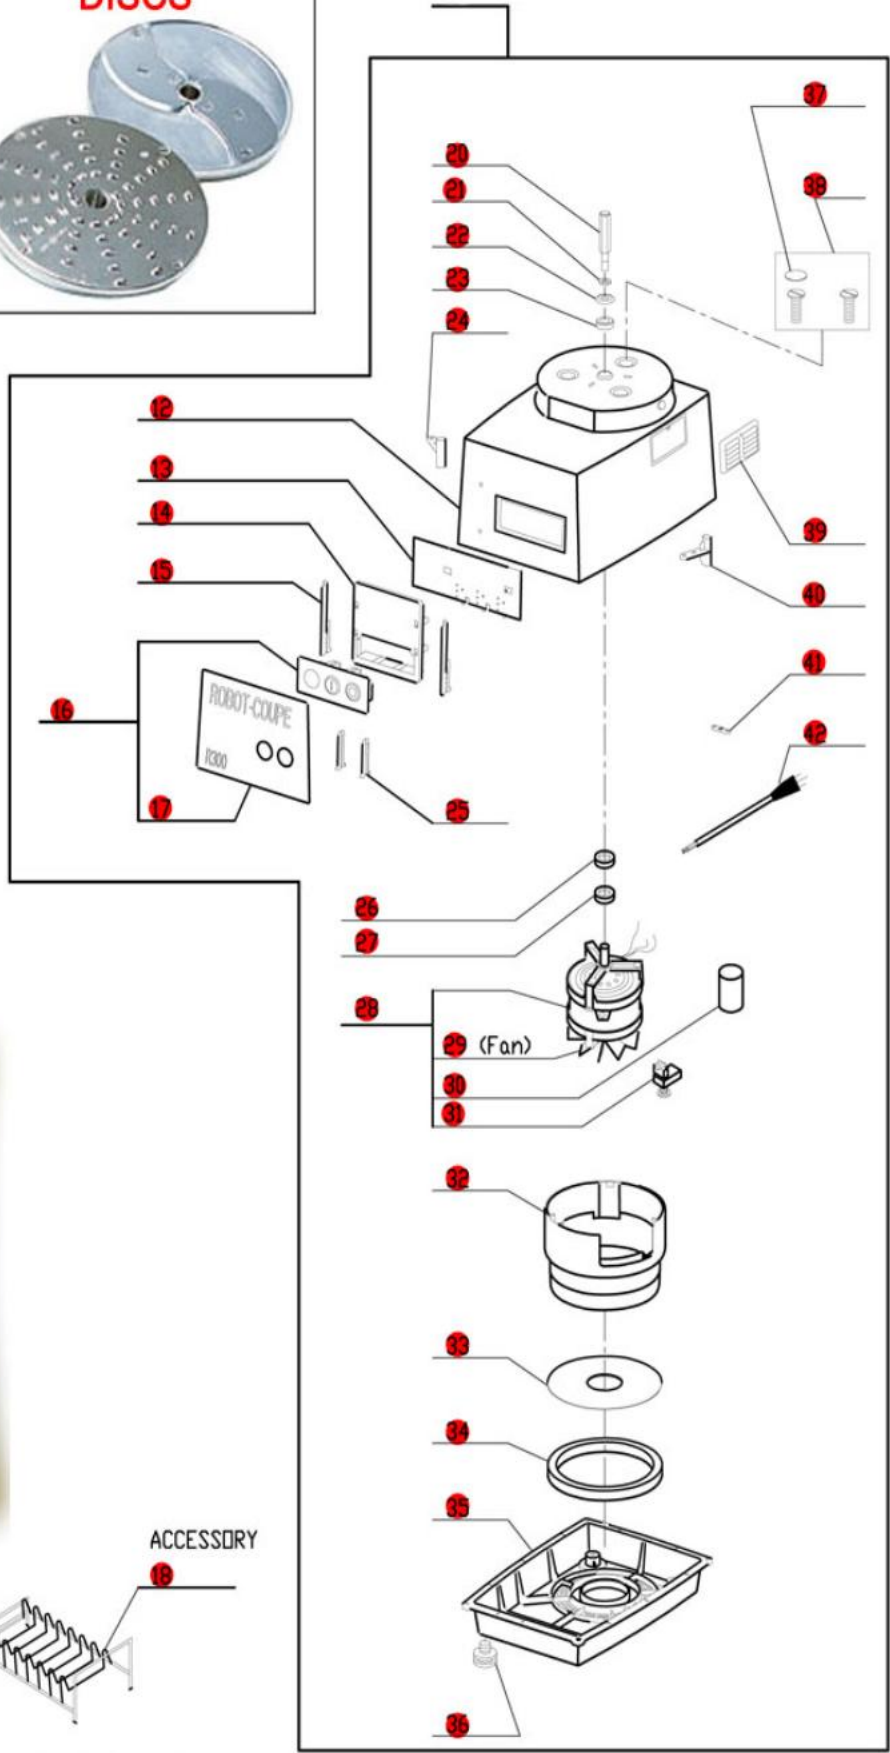

# R300C Series C

Series C Machines # 258xxxxx03  
1- Speed, 120 Volt, 1 Phase, 60Hz., 1.5 HP.  
1725 RPM, 9 Amps

**CLICK HERE FOR DISCS**

**Click on Red Dot  
OR  
Call us  
800-465-6060**