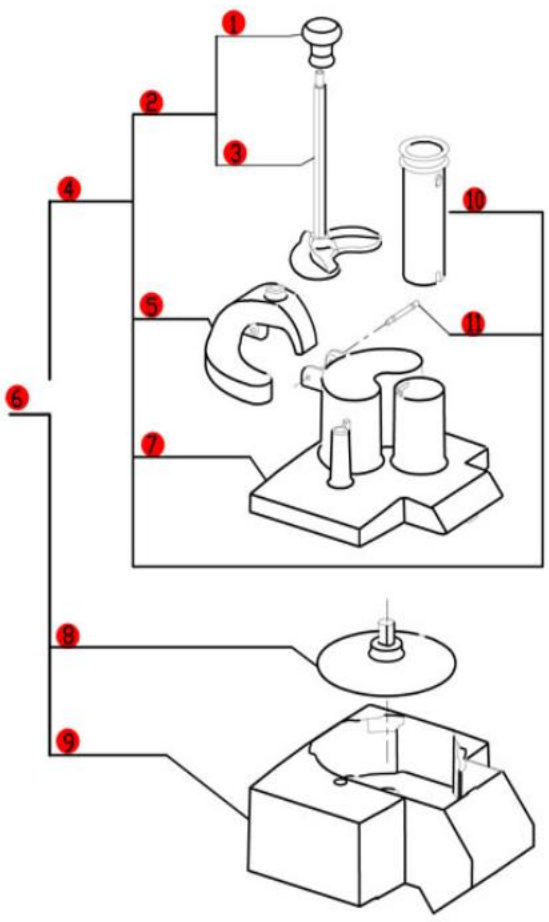

# R300C Series C

Series C Machines # 258xxxxx03  
1- Speed, 120 Volt, 1 Phase, 60Hz., 1.5 HP.  
1725 RPM, 9 Amps

**CLICK HERE FOR DISCS**

**Click on Red Dot  
OR  
Call us  
800-465-6060**