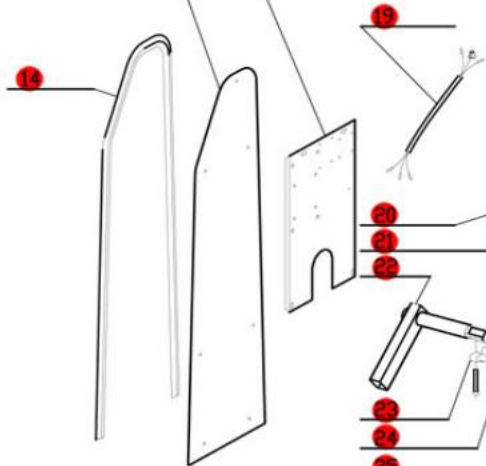

R30T

SN-279xxxxx 13 W-05

2 Speed, 208-240 Volt, 3 Phase, 60Hz.,
 Low Speed-1800 RPM, 18.6 Amps, 6 HP.
 High Speed- 3600 RPM, 23.1 Amps, 7 HP.

**Click on Red Dot
 OR
 Call us
 800-465-6060**

ACCESSORIES