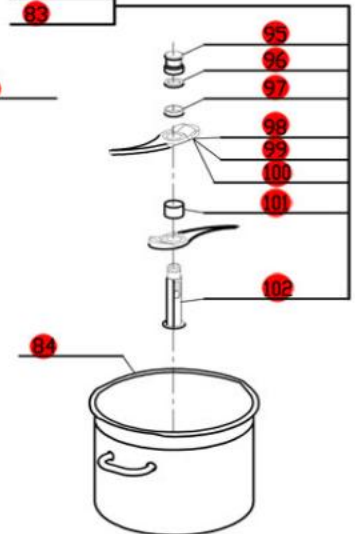

R30T

SN-279xxxxx 13 W-05

2 Speed, 208-240 Volt, 3 Phase, 60Hz.,
 Low Speed-1800 RPM, 18.6 Amps, 6 HP.
 High Speed- 3600 RPM, 23.1 Amps, 7 HP.

**Click on Red Dot
 OR
 Call us
 800-465-6060**

ACCESSORIES