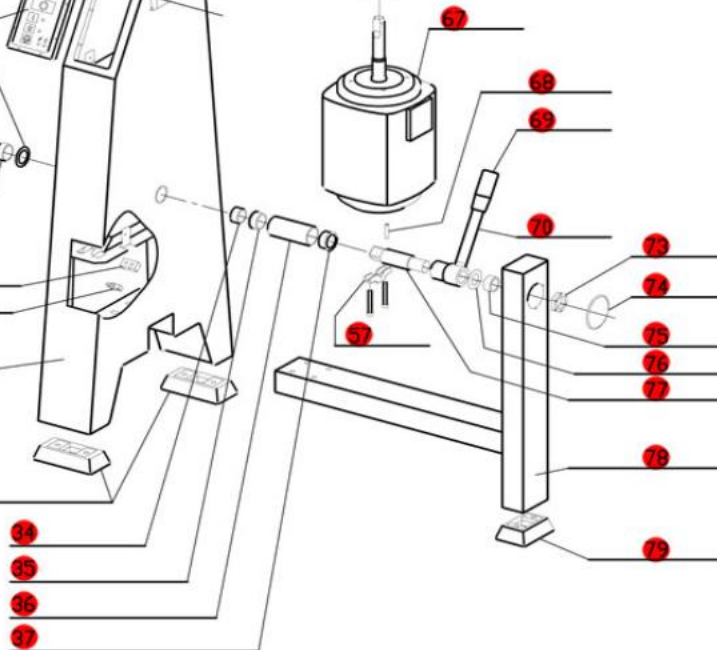

R30T

SN-279xxxxx 13 W-05

2 Speed, 208-240 Volt, 3 Phase, 60Hz.,
 Low Speed-1800 RPM, 18.6 Amps, 6 HP.
 High Speed- 3600 RPM, 23.1 Amps, 7 HP.

**Click on Red Dot
 OR
 Call us
 800-465-6060**

ACCESSORIES