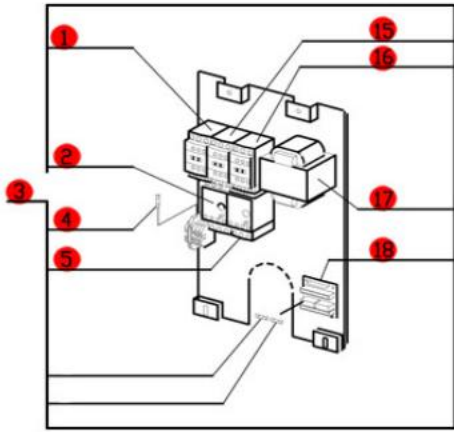

R30T

SN-279xxxxx 13 W-05

2 Speed, 208-240 Volt, 3 Phase, 60Hz.,
 Low Speed-1800 RPM, 18.6 Amps, 6 HP.
 High Speed- 3600 RPM, 23.1 Amps, 7 HP.

**Click on Red Dot
 OR
 Call us
 800-465-6060**

ACCESSORIES