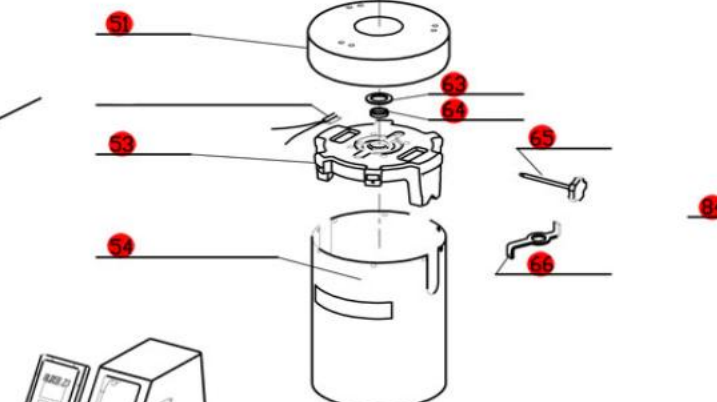

R30T

SN-279xxxxx 13 W-05

2 Speed, 208-240 Volt, 3 Phase, 60Hz.,
 Low Speed-1800 RPM, 18.6 Amps, 6 HP.
 High Speed- 3600 RPM, 23.1 Amps, 7 HP.

**Click on Red Dot
 OR
 Call us
 800-465-6060**

ACCESSORIES