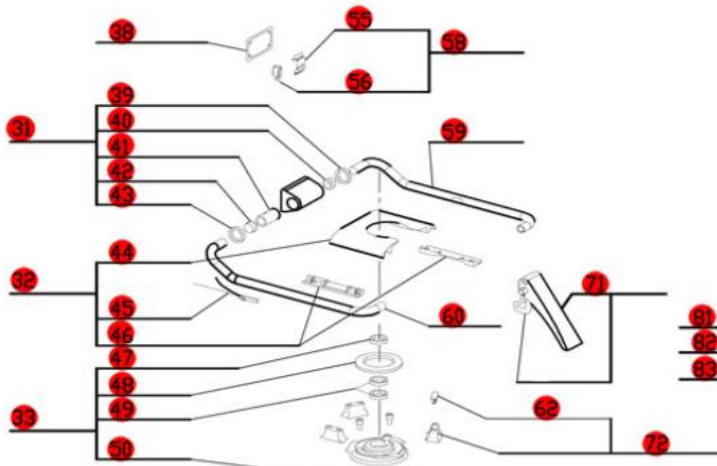

R30T

SN-279xxxxx 13 W-05

2 Speed, 208-240 Volt, 3 Phase, 60Hz.,
 Low Speed-1800 RPM, 18.6 Amps, 6 HP.
 High Speed- 3600 RPM, 23.1 Amps, 7 HP.

**Click on Red Dot
 OR
 Call us
 800-465-6060**

ACCESSORIES