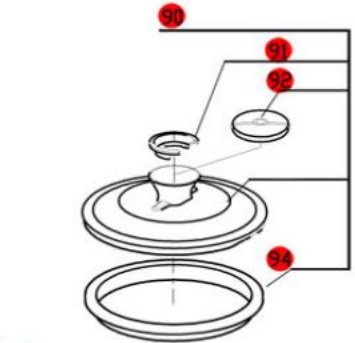

R30T

SN-279xxxxx 13 W-05

2 Speed, 208-240 Volt, 3 Phase, 60Hz.,
 Low Speed-1800 RPM, 18.6 Amps, 6 HP.
 High Speed- 3600 RPM, 23.1 Amps, 7 HP.

**Click on Red Dot
 OR
 Call us
 800-465-6060**

ACCESSORIES