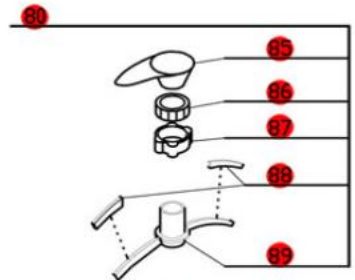

R30T

SN-279xxxxx 13 W-05

2 Speed, 208-240 Volt, 3 Phase, 60Hz.,
 Low Speed-1800 RPM, 18.6 Amps, 6 HP.
 High Speed- 3600 RPM, 23.1 Amps, 7 HP.

**Click on Red Dot
 OR
 Call us
 800-465-6060**

ACCESSORIES