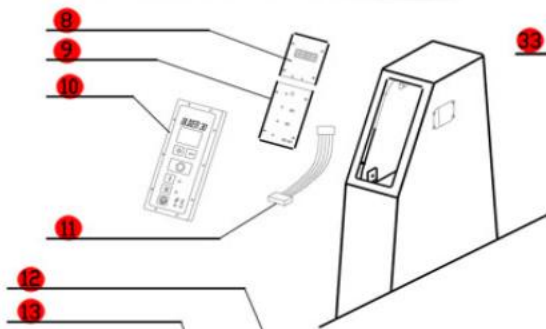

R30T

SN-279xxxxx 13 W-05

2 Speed, 208-240 Volt, 3 Phase, 60Hz.,
 Low Speed-1800 RPM, 18.6 Amps, 6 HP.
 High Speed- 3600 RPM, 23.1 Amps, 7 HP.

**Click on Red Dot
 OR
 Call us
 800-465-6060**

ACCESSORIES