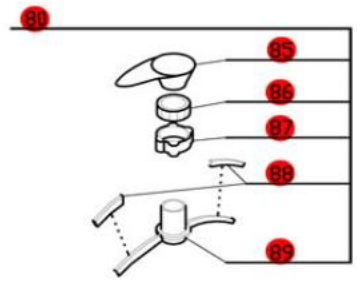

# R45T

SN-281xxxxx 13 W-05  
 2 Speed, 208-240 Volt, 3 Phase, 60Hz.,  
 Low Speed-1800 RPM, 27 Amps, 9.5 HP.  
 High Speed- 3600 RPM, 35 Amps, 13.5 HP.

**Click on Red Dot  
 OR  
 Call us  
 800-465-6060**