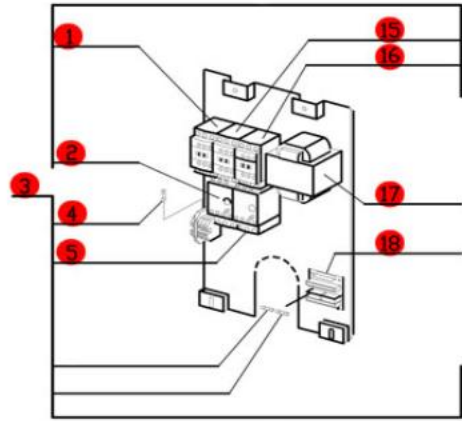

# R45T

SN-281xxxxx 13 W-05  
 2 Speed, 208-240 Volt, 3 Phase, 60Hz.,  
 Low Speed-1800 RPM, 27 Amps, 9.5 HP.  
 High Speed- 3600 RPM, 35 Amps, 13.5 HP.

**Click on Red Dot  
 OR  
 Call us  
 800-465-6060**