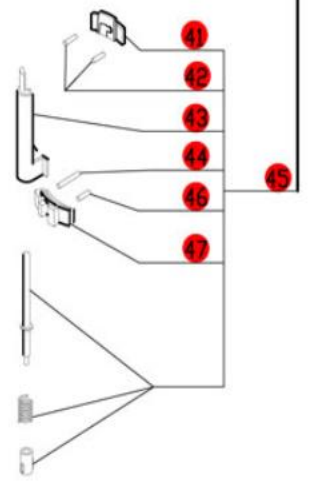

Machines manufactured before March of 1996

Serial Numers up to JA007125N, numbers JA007214N to JA007232N
also, JA007233A and above.

Use **R** Designated Plates.

(*A)
Part no
longer
available.

**Click on Red Dot
OR
Call us
800-465-6060**

(*A)
Part no
longer
available.

ACCESSORIES

NOTE: Use 'R' designated plates.