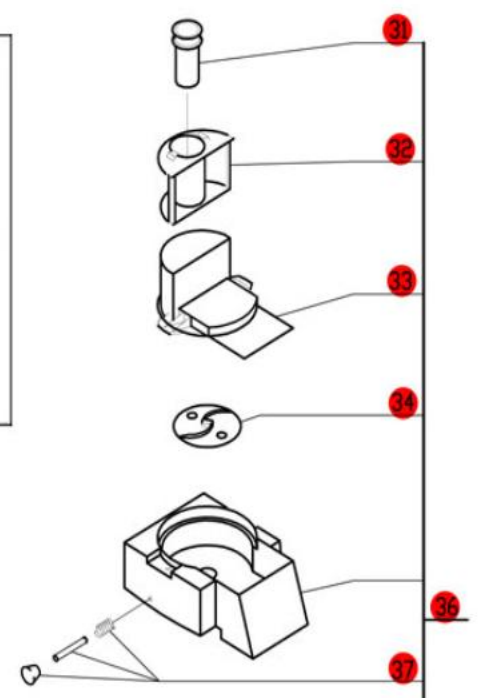

R4X

Machines manufactured before March of 1996
 Serial Numbers up to R4X014598N
 1- Speed, 120 Volt, 1 Phase, 60Hz.
 Use R Designated Plates.

(*A)
 Part no
 longer
 available.

**Click on Red Dot
 OR
 Call us
 800-465-6060**

(*A)
 Part no
 longer
 available.

ACCESSORIES
 NOTE: Use "R" designated plates.