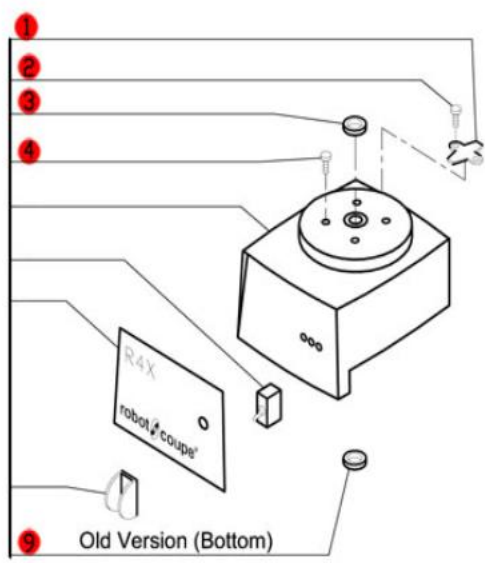

R4X

Machines manufactured before March of 1996
 Serial Numbers up to R4X014598N
 1- Speed, 120 Volt, 1 Phase, 60Hz.
 Use R Designated Plates.

(*A)
 Part no
 longer
 available.

**Click on Red Dot
 OR
 Call us
 800-465-6060**

(*A)
 Part no
 longer
 available.

ACCESSORIES
 NOTE: Use "R" designated plates.