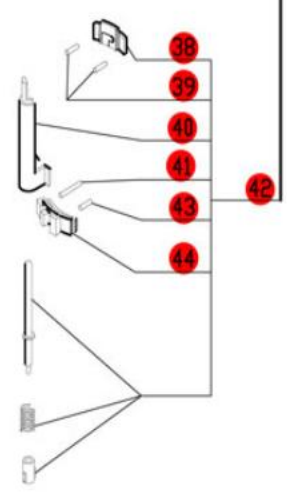

R4X

Machines manufactured before March of 1996
 Serial Numbers up to R4X014598N
 1- Speed, 120 Volt, 1 Phase, 60Hz.
 Use R Designated Plates.

(*A)
 Part no
 longer
 available.

**Click on Red Dot
 OR
 Call us
 800-465-6060**

(*A)
 Part no
 longer
 available.

ACCESSORIES
 NOTE: Use "R" designated plates.