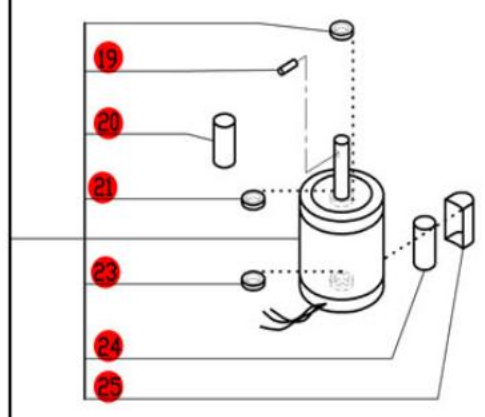

R4X

Machines manufactured before March of 1996
 Serial Numbers up to R4X014598N
 1- Speed, 120 Volt, 1 Phase, 60Hz.
 Use R Designated Plates.

(*A)
 Part no
 longer
 available.

**Click on Red Dot
 OR
 Call us
 800-465-6060**

(*A)
 Part no
 longer
 available.

ACCESSORIES
 NOTE: Use "R" designated plates.