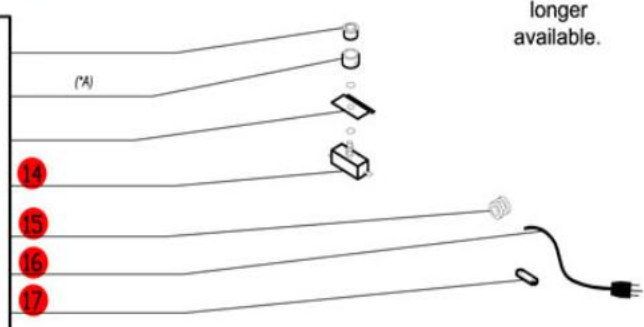

R4X

Machines manufactured before March of 1996
 Serial Numbers up to R4X014598N
 1- Speed, 120 Volt, 1 Phase, 60Hz.
 Use R Designated Plates.

(*A)
 Part no
 longer
 available.

**Click on Red Dot
 OR
 Call us
 800-465-6060**

(*A)
 Part no
 longer
 available.

ACCESSORIES
 NOTE: Use "R" designated plates.