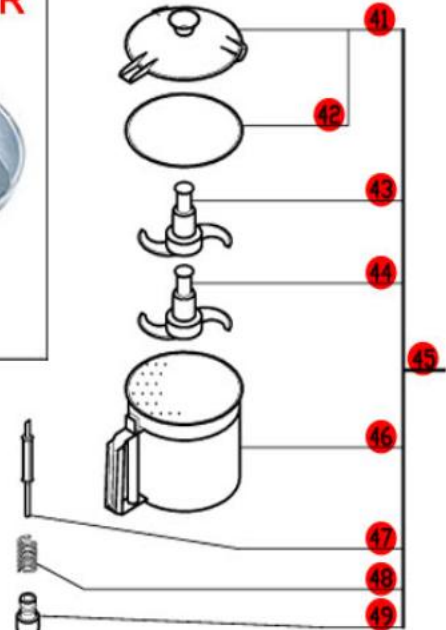

Series A, Serial Numbers R4YxxxxxA
 1- Speed, 120 Volt, 1 Phase, 60Hz., 1 HP.
 1725 RPM, 12 Amps

**Click on Red Dot
 OR
 Call us
 800-465-6060**

ACCESSORIES