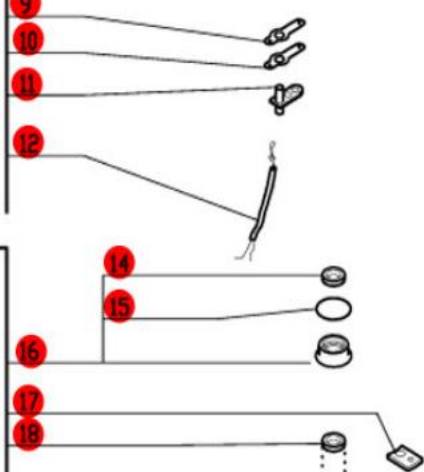

Series A, Serial Numbers R4YxxxxxA
 1- Speed, 120 Volt, 1 Phase, 60Hz., 1 HP.
 1725 RPM, 12 Amps

**Click on Red Dot
 OR
 Call us
 800-465-6060**

ACCESSORIES