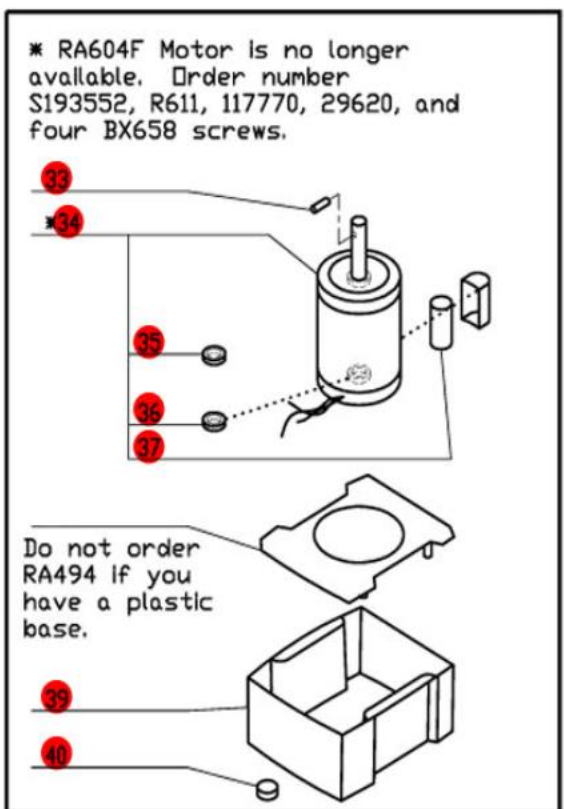

Series A, Serial Numbers R4YxxxxxA
 1- Speed, 120 Volt, 1 Phase, 60Hz., 1 HP.
 1725 RPM, 12 Amps

**Click on Red Dot
 OR
 Call us
 800-465-6060**

ACCESSORIES