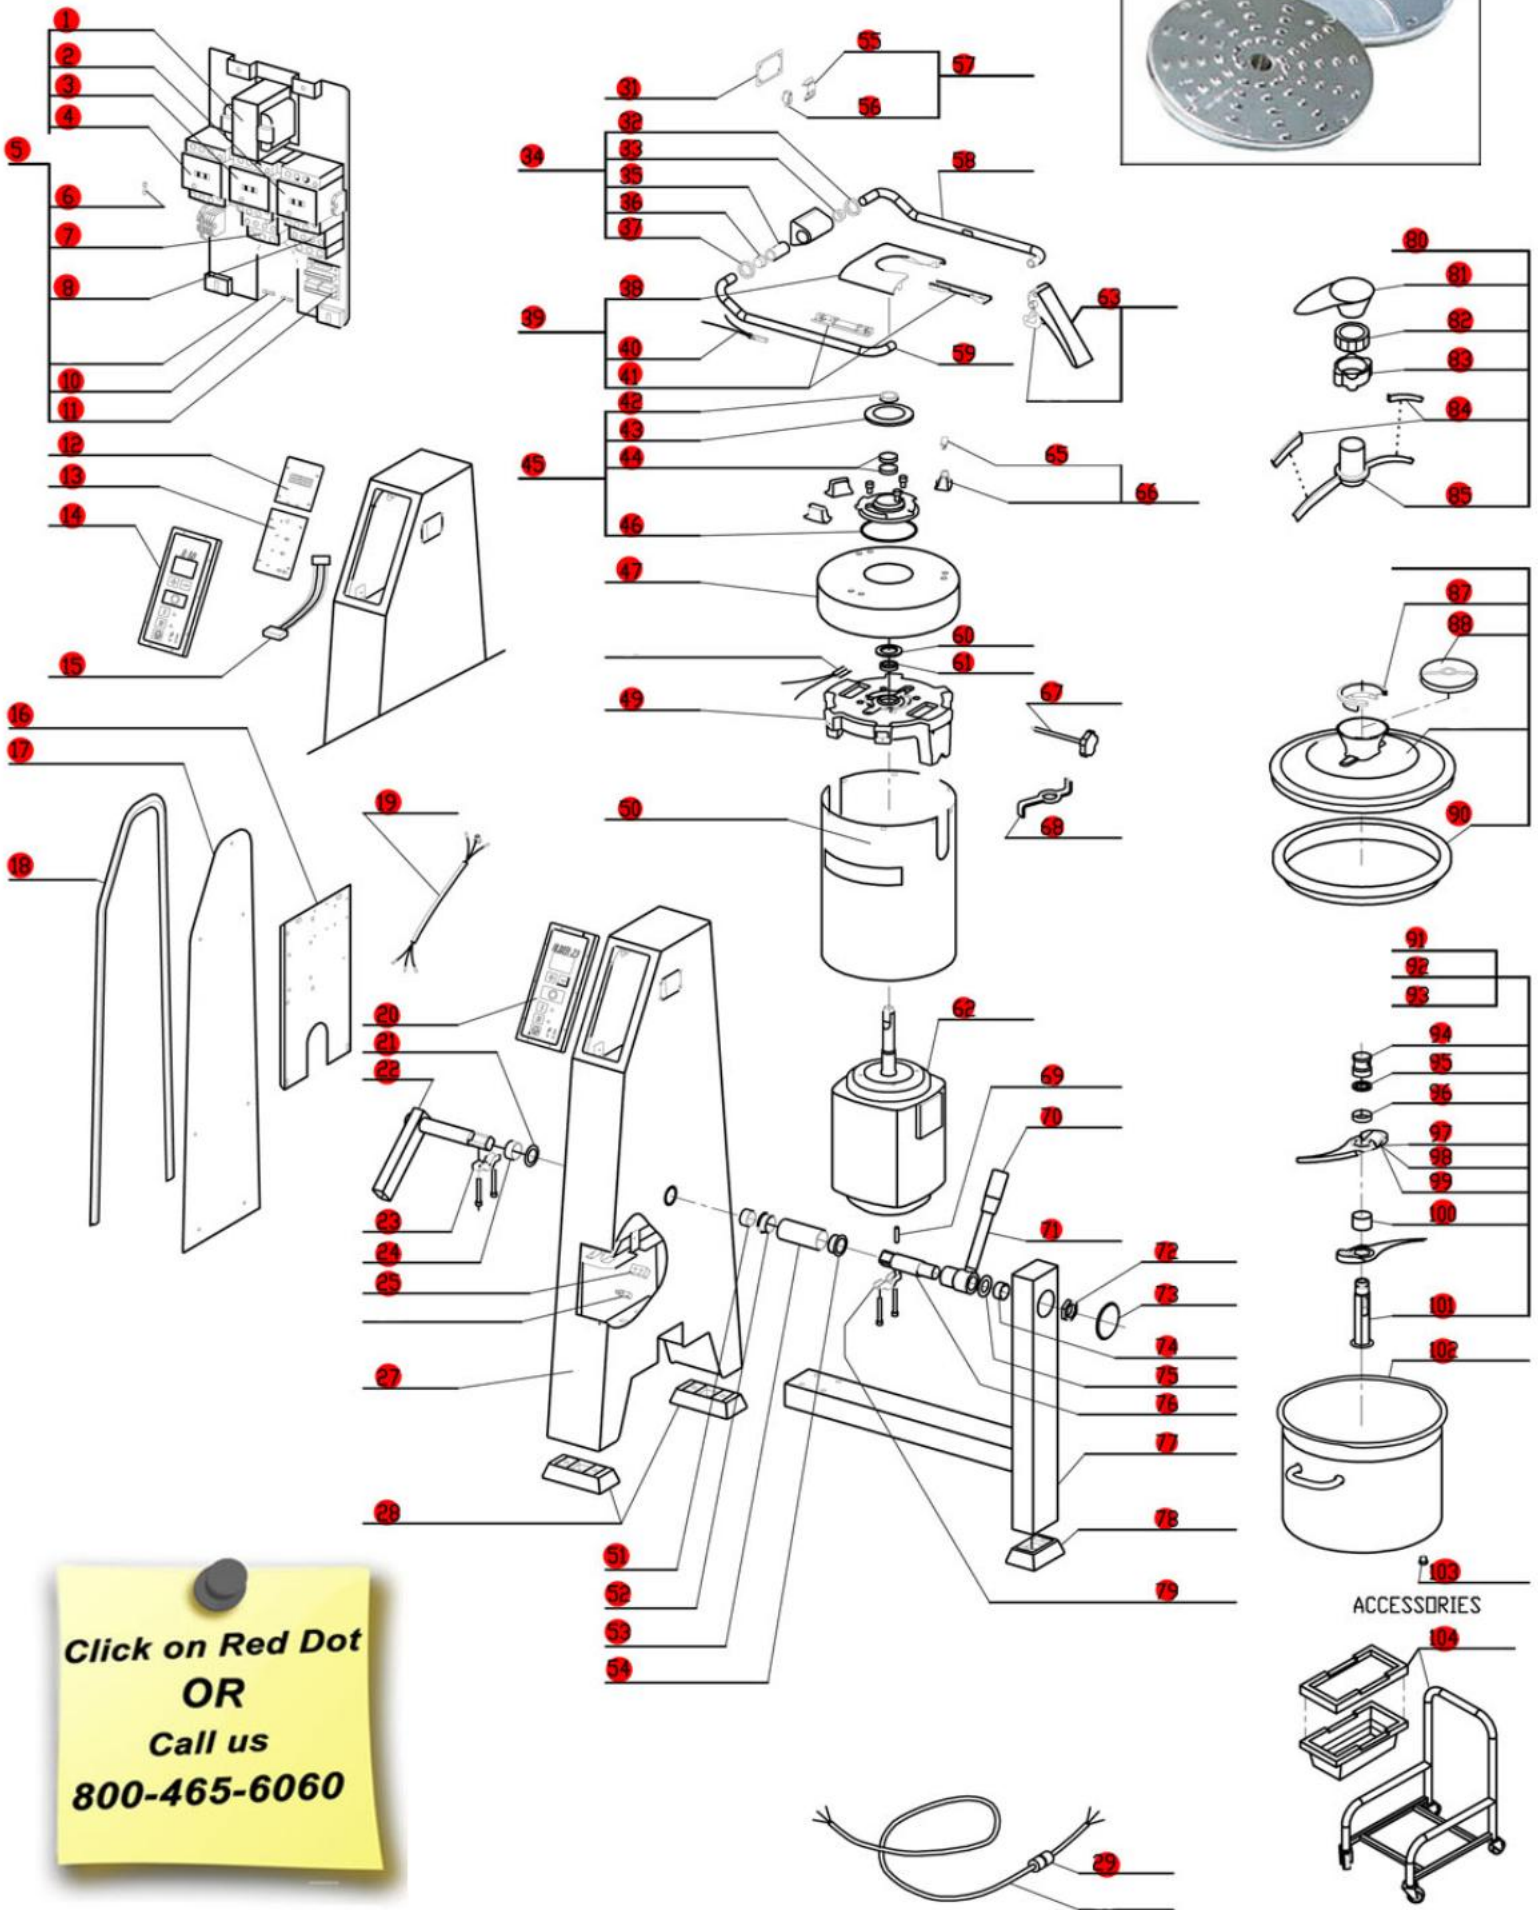

R60T

SN-285xxxxx 13 W-05
2 Speed, 208-240 Volt, 3 Phase, 60Hz.,
Low Speed-1725 RPM, 32.5 Amps, 11.5 HP.
High Speed- 3450 RPM, 45 Amps, 16 HP.

Click on Red Dot
OR
Call us
800-465-6060

ACCESSORIES