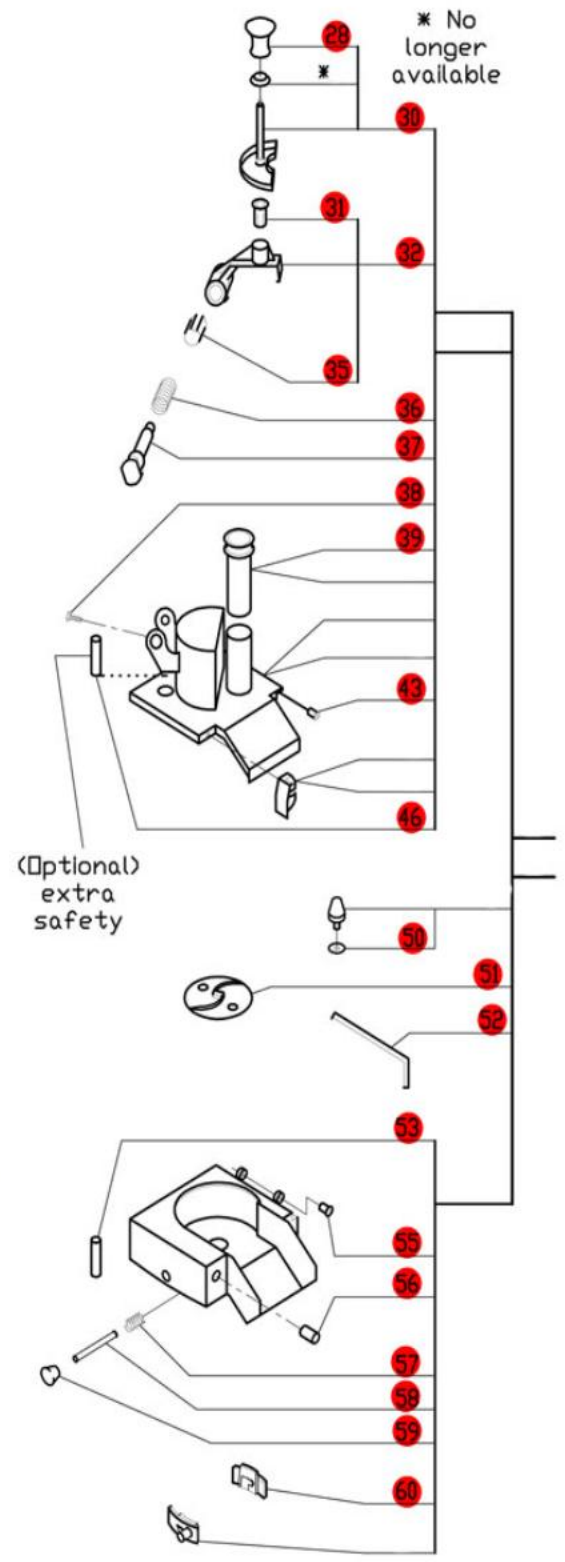

Machines Manufactured before March of 1996

Serial Numbers up to R6N002727N also R6N002767N to R6N002768N

2-Speed, 208-240 Volt, 3 Phase, 60Hz., 1 HP.

Low Speed-850 RPM, 2.6 Amps

High Speed-1725 RPM, 2.8 Amps

Use C Designated Plates.

**Click on Red Dot
OR
Call us
800-465-6060**

ACCESSORIES

NOTE: Use 'C' designated plates.