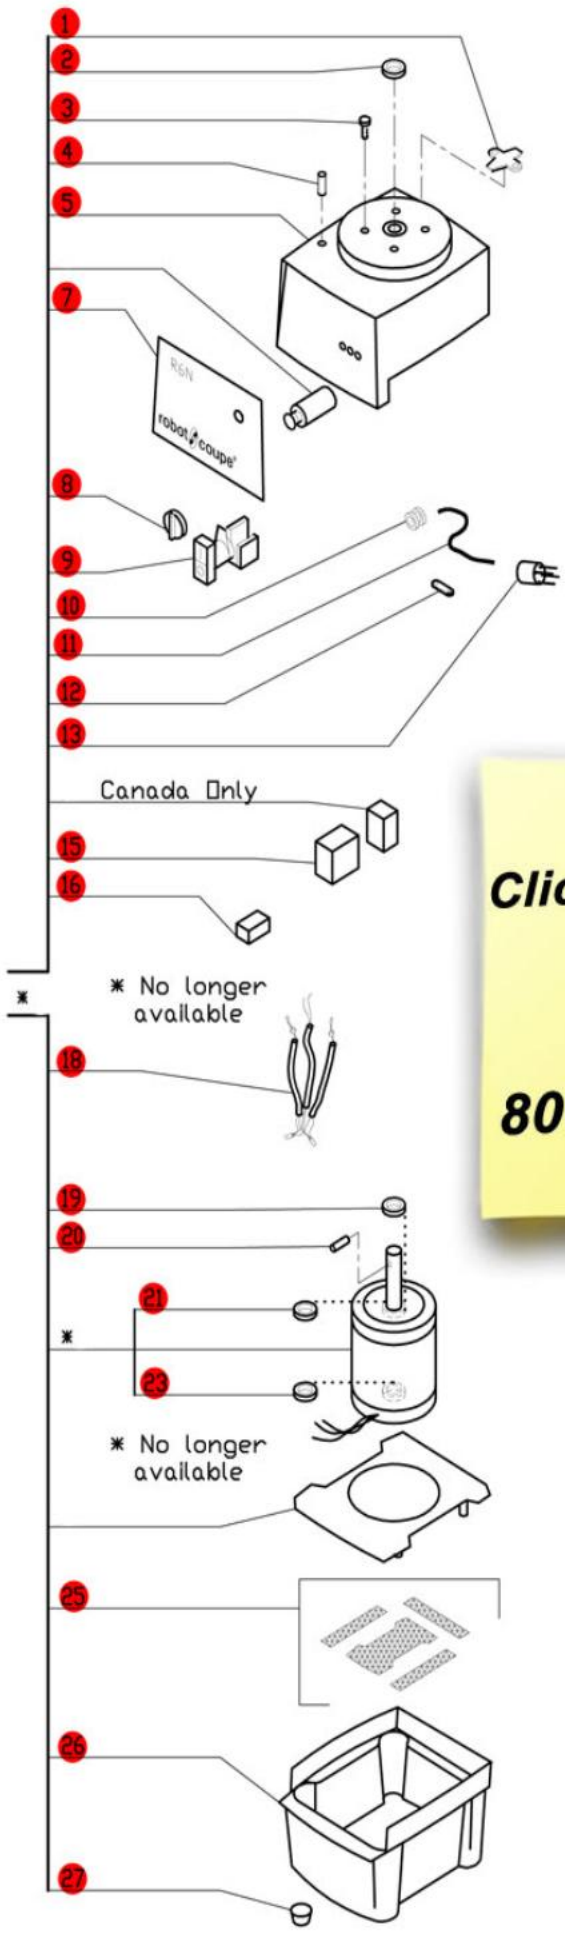

Machines Manufactured before March of 1996

Serial Numbers up to R6N002727N also R6N002767N to R6N002768N

2-Speed, 208-240 Volt, 3 Phase, 60Hz., 1 HP.

Low Speed-850 RPM, 2.6 Amps

High Speed-1725 RPM, 2.8 Amps

Use C Designated Plates.

**Click on Red Dot
OR
Call us
800-465-6060**

ACCESSORIES

NOTE: Use 'C' designated plates.