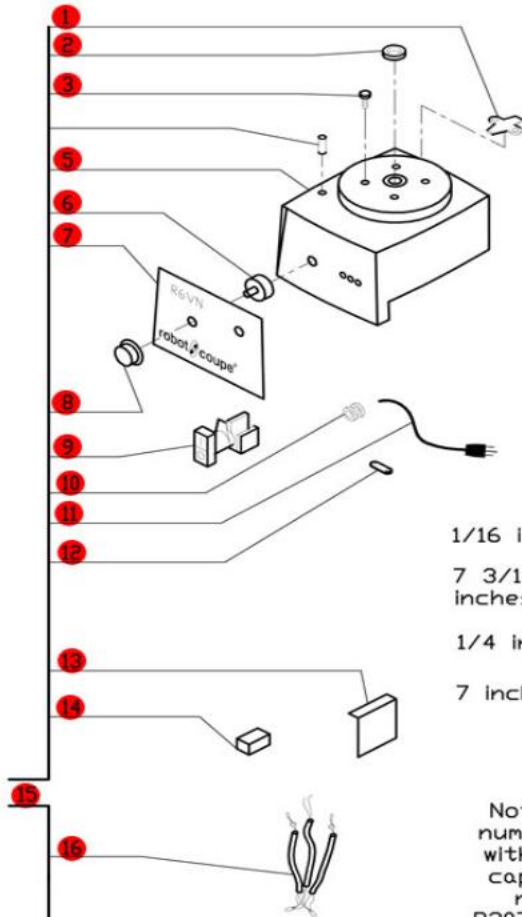

R6V Series

(R6VN, R6VB, R6VC)

Machines Manufactured before March of 1996

Serial Numbers up to R6V001328 Also,

RV001351 to R6V001359

R6V001361 to R6V001370

R6V001386 to R6V001395

R6V001534 to R6V001545

120 Volt, 1 Phase, 60Hz.

Variable Speed-370-3450 RPM

Use **C** Designated Plates.

Note: Part number R670 with plastic caps, part number R3070U, is no longer available.

The replacement part number R670, incorporates a metal plug cap.

CLICK HERE FOR DISCS

**Click on Red Dot
OR
Call us
800-465-6060**

ACCESSORIES

NOTE: Use "C" designated plates.