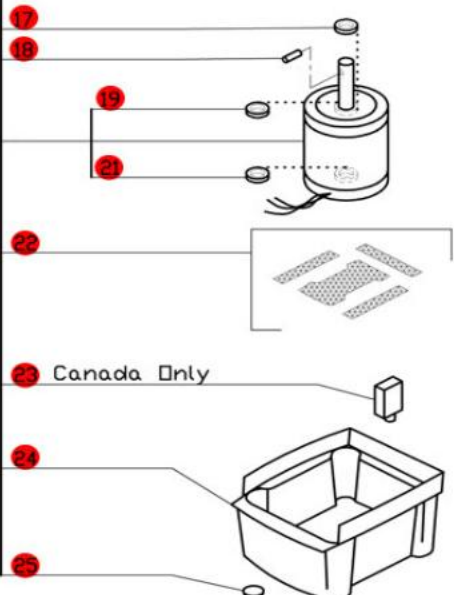

120 Volt, 1 Phase, 60Hz.

Variable Speed-370-3450 RPM

Use **C** Designated Plates.

Note: Part number R670 with plastic caps, part number R3070U, is no longer available.

The replacement part number R670, incorporates a metal plug cap.

CLICK HERE FOR DISCS

**Click on Red Dot
OR
Call us
800-465-6060**

ACCESSORIES

NOTE: Use "C" designated plates.