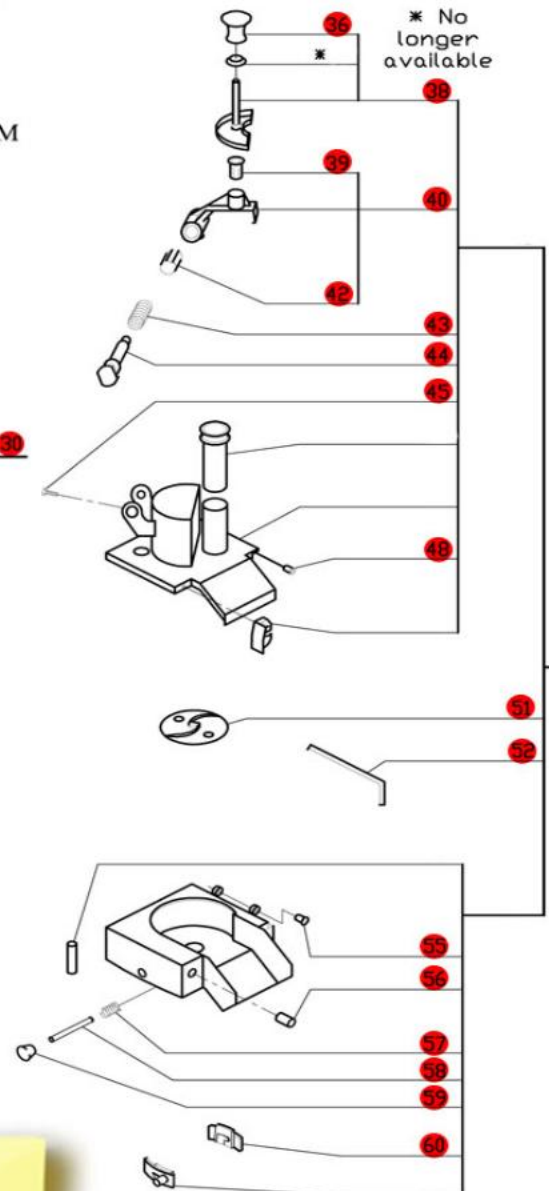

R6V Series

(R6VN, R6VB, R6VC)

Machines Manufactured before March of 1996

Serial Numbers up to R6V001328 Also,

RV001351 to R6V001359

R6V001361 to R6V001370

R6V001386 to R6V001395

R6V001534 to R6V001545

120 Volt, 1 Phase, 60Hz.

Variable Speed-370-3450 RPM

Use **C** Designated Plates.

Note: Part number R670 with plastic caps, part number R3070U, is no longer available.

The replacement part number R670, incorporates a metal plug cap.

CLICK HERE FOR DISCS

**Click on Red Dot
OR
Call us
800-465-6060**

ACCESSORIES

NOTE: Use "C" designated plates.