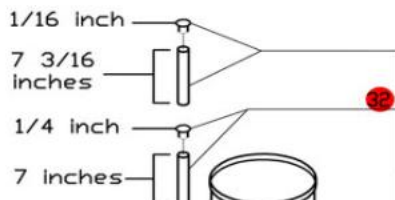

120 Volt, 1 Phase, 60Hz.

Variable Speed-370-3450 RPM

Use **C** Designated Plates.

Note: Part number R670 with plastic caps, part number R3070U, is no longer available.

The replacement part number R670, incorporates a metal plug cap.