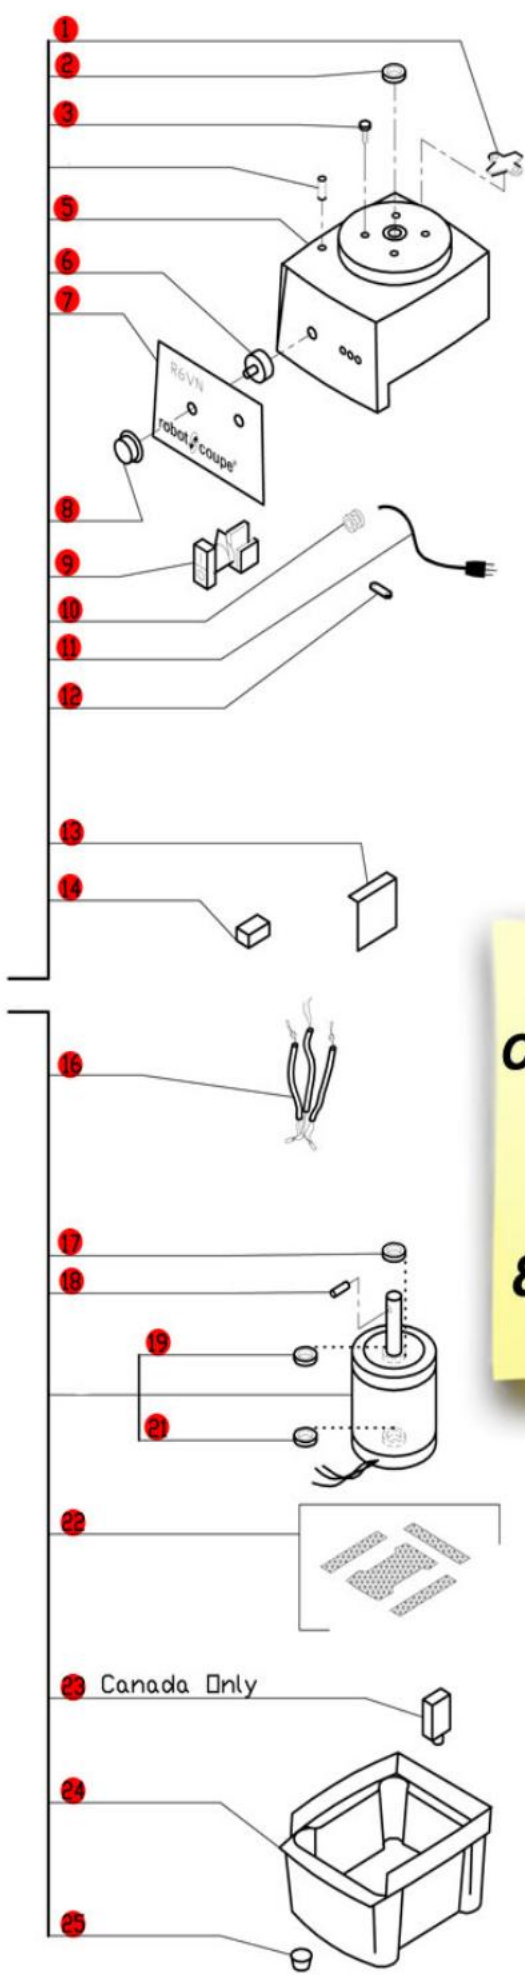

R6VB

Machines Manufactured before March of 1996

Serial Numbers up to R6V001328 Also,
 RV001351 to R6V001359
 R6V001361 to R6V001370
 R6V001386 to R6V001395
 R6V001534 to R6V001545

120 Volt, 1 Phase, 60Hz.
 Variable Speed-370-3450 RPM
 Use **R** Designated Plates.

**Click on Red Dot
 OR
 Call us
 800-465-6060**

1/16 inch
 7 3/16 inches
 1/4 inch
 7 inches

Note: Part number R670 with plastic caps, part number R3070U, is no longer available.

The replacement part number R670, incorporates a metal plug cap.