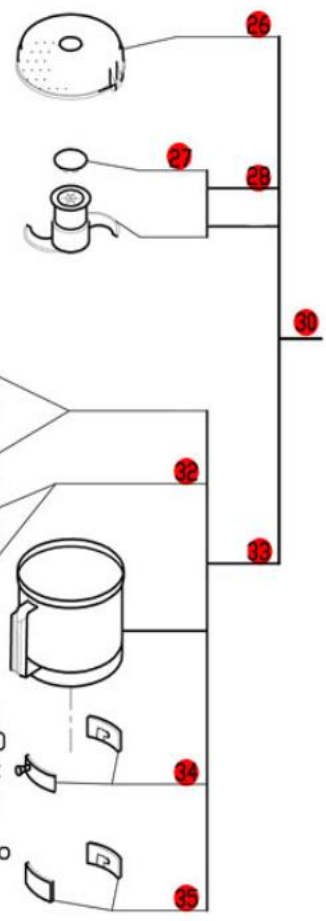

R6VB

Machines Manufactured before March of 1996

Serial Numbers up to R6V001328 Also,
 RV001351 to R6V001359
 R6V001361 to R6V001370
 R6V001386 to R6V001395
 R6V001534 to R6V001545

120 Volt, 1 Phase, 60Hz.
 Variable Speed-370-3450 RPM
 Use **R** Designated Plates.

**Click on Red Dot
 OR
 Call us
 800-465-6060**

1/16 inch
 7 3/16 inches
 1/4 inch
 7 inches

Note: Part number R670 with plastic caps, part number R3070U, is no longer available.

The replacement part number R670, incorporates a metal plug cap.