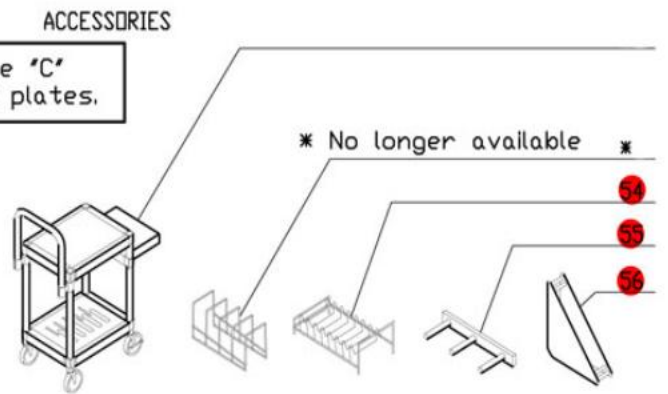

Machines Manufactured before March of 1996

Serial Numbers up to R6V001328 Also,
 RV001351 to R6V001359
 R6V001361 to R6V001370
 R6V001386 to R6V001395
 R6V001534 to R6V001545
 120 Volt, 1 Phase, 60Hz.
 Variable Speed-370-3450 RPM
 Use C Designated Plates.

**Click on Red Dot
 OR
 Call us
 800-465-6060**

NOTE: Use "C" designated plates.

23 Canada Only