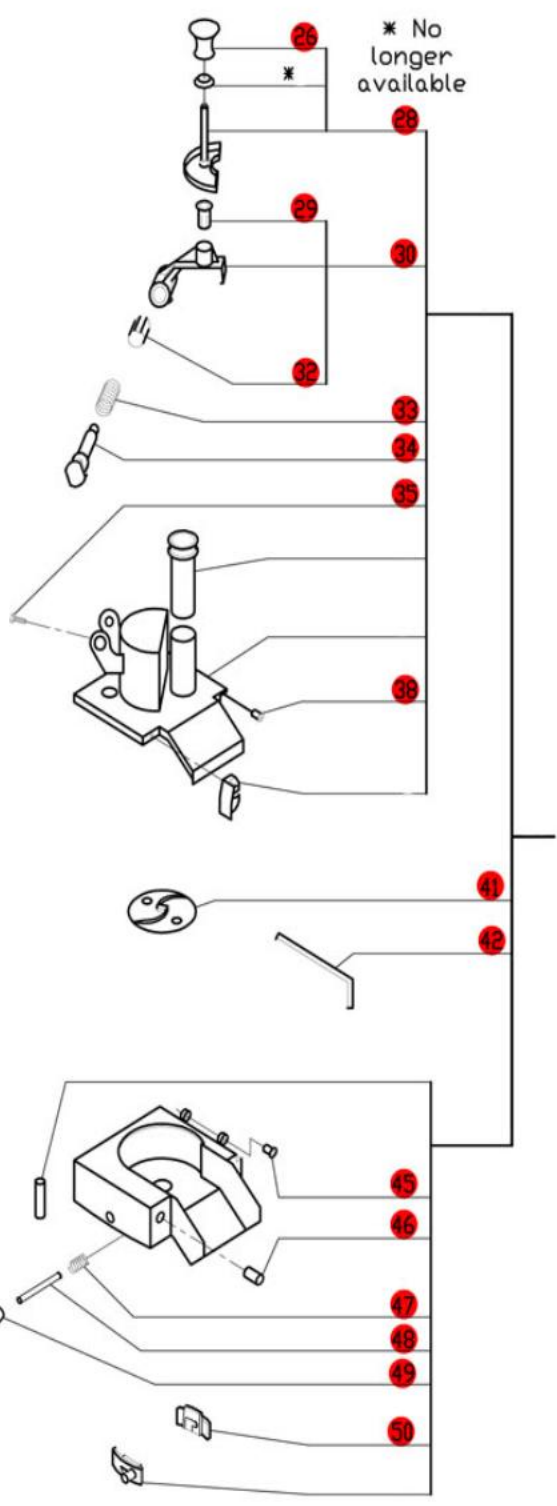

Machines Manufactured before March of 1996

Serial Numbers up to R6V001328 Also,
 RV001351 to R6V001359
 R6V001361 to R6V001370
 R6V001386 to R6V001395
 R6V001534 to R6V001545
 120 Volt, 1 Phase, 60Hz.
 Variable Speed-370-3450 RPM
 Use C Designated Plates.

**Click on Red Dot
 OR
 Call us
 800-465-6060**

NOTE: Use "C" designated plates.

23 Canada Only