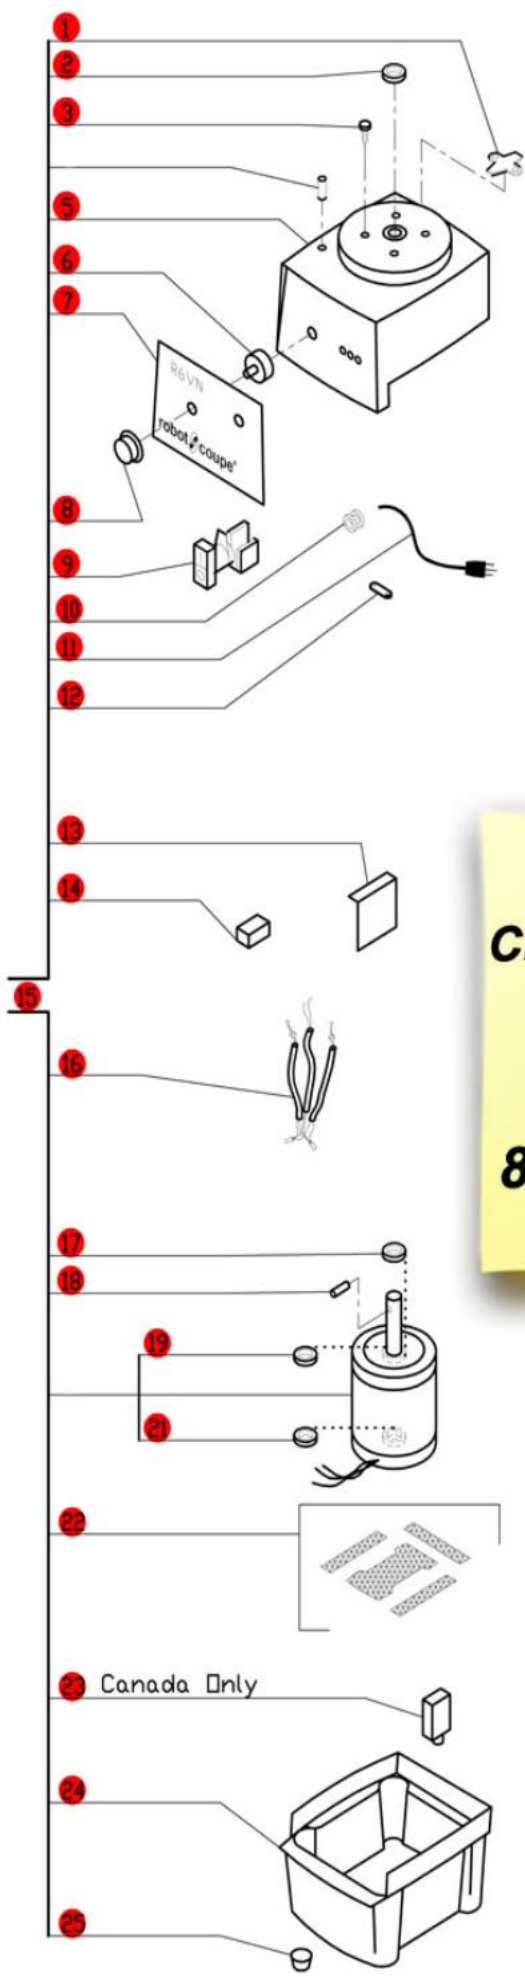

Machines Manufactured before March of 1996

Serial Numbers up to R6V001328 Also,
 RV001351 to R6V001359
 R6V001361 to R6V001370
 R6V001386 to R6V001395
 R6V001534 to R6V001545
 120 Volt, 1 Phase, 60Hz.
 Variable Speed-370-3450 RPM
 Use C Designated Plates.

**Click on Red Dot
 OR
 Call us
 800-465-6060**

NOTE: Use "C" designated plates.

23 Canada Only