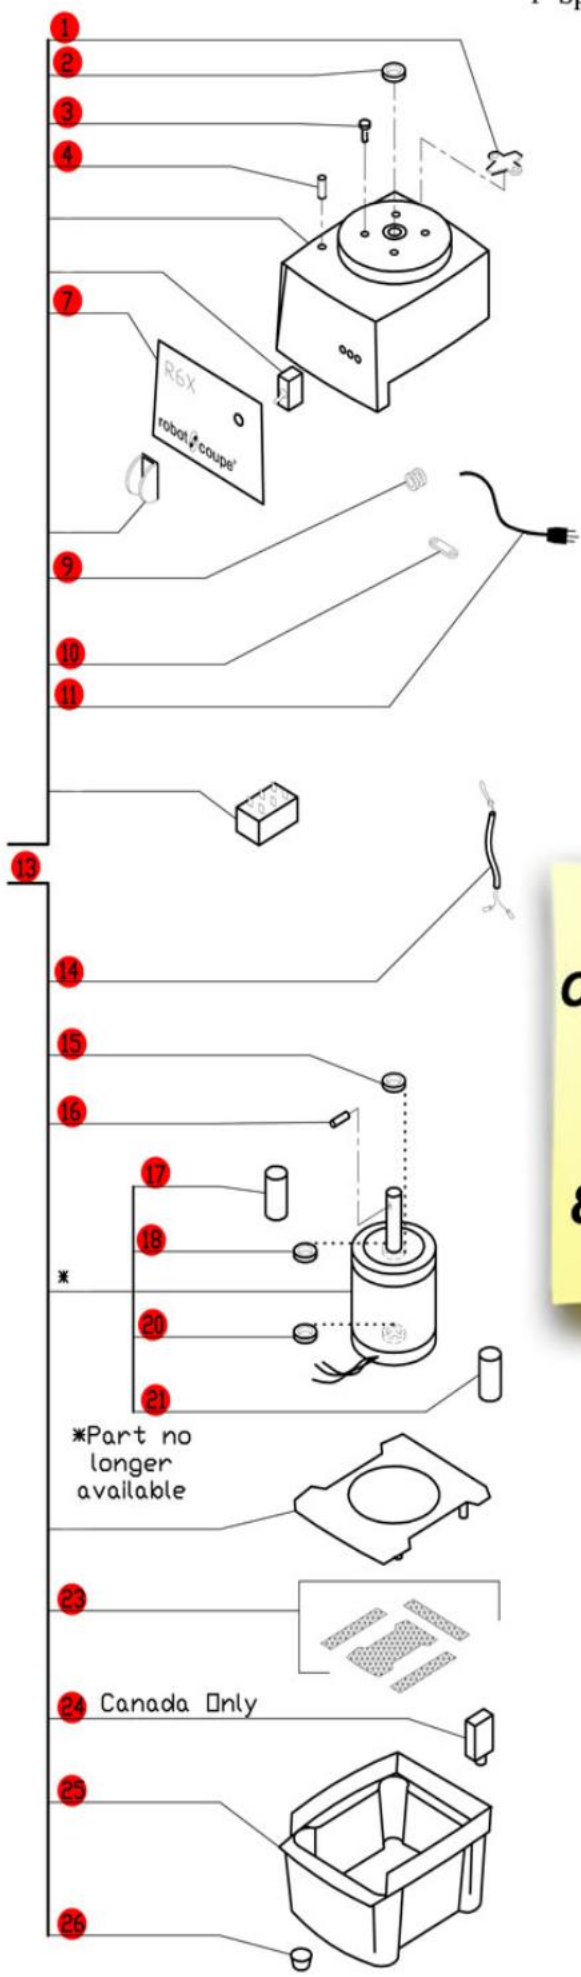

R6X

Machines Manufactured before March of 1996

Serial Numbers up to R6X001436. Also, R6X001528 to R6X001537

1- Speed, 120 Volt, 1 Phase, 60Hz., 1/2 HP.

850 RPM, 8 Amps

Use **C** Designated Plates.

(Optional) extra safety

**Click on Red Dot
OR
Call us
800-465-6060**

*Part no longer available

ACCESSORIES

NOTE: Use "C" designated plates.

* No longer available *