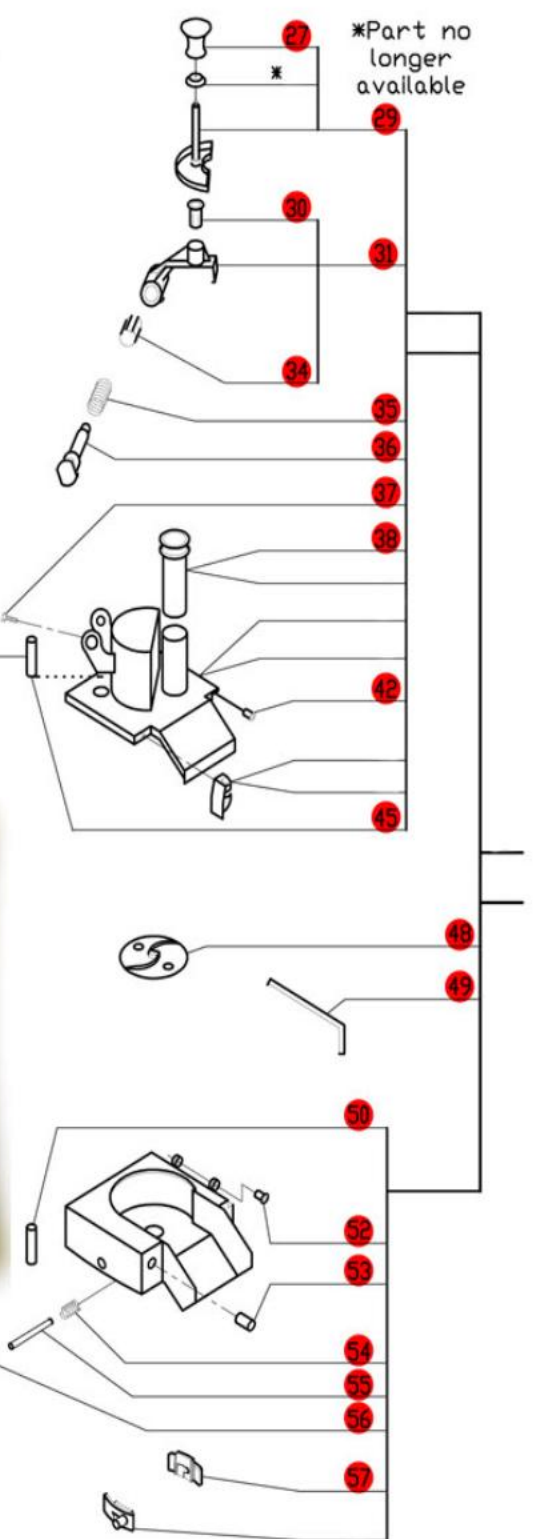

R6X

Machines Manufactured before March of 1996

Serial Numbers up to R6X001436. Also, R6X001528 to R6X001537

1- Speed, 120 Volt, 1 Phase, 60Hz., 1/2 HP.

850 RPM, 8 Amps

Use **C** Designated Plates.

(Optional) extra safety

**Click on Red Dot
OR
Call us
800-465-6060**

*Part no longer available

ACCESSORIES

NOTE: Use "C" designated plates.

* No longer available *