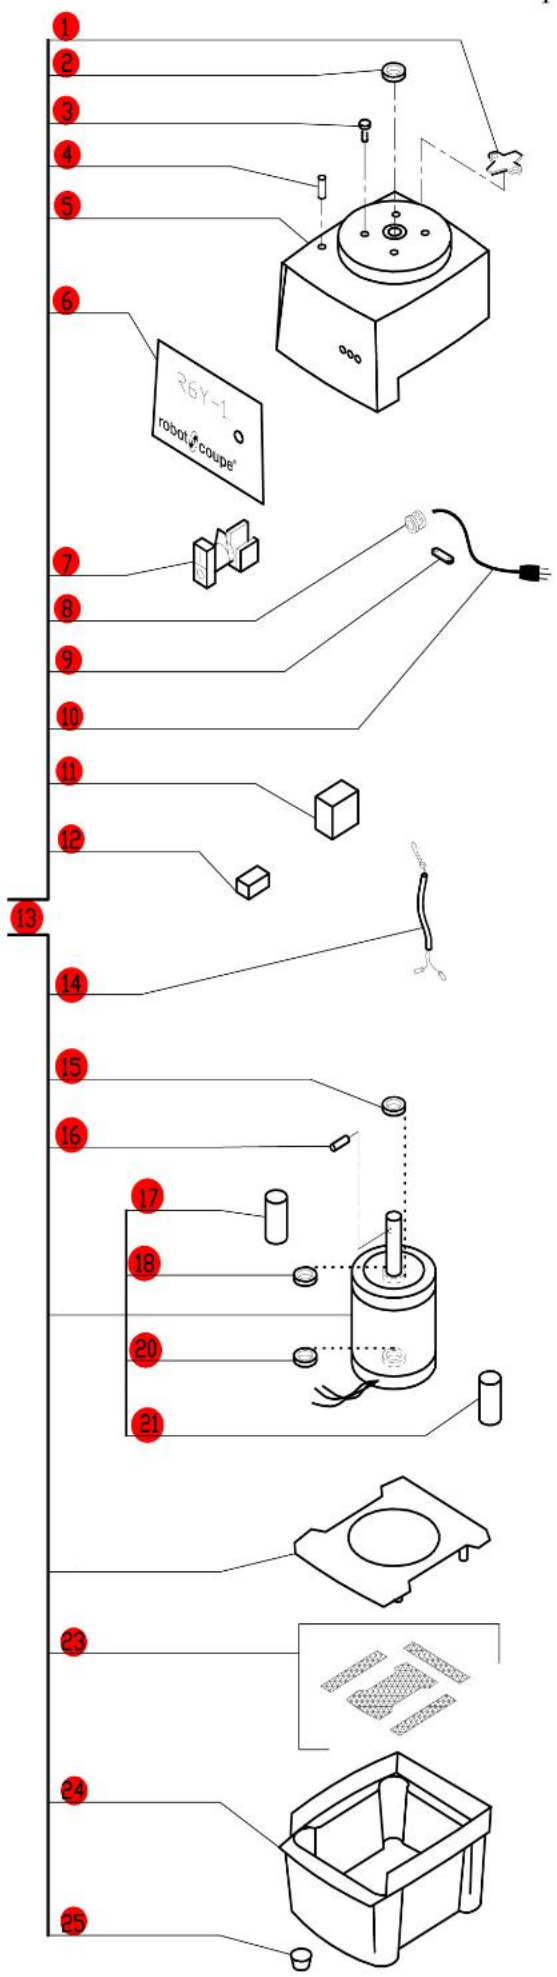

# R6Y-1

Machines Manufactured before March of 1996  
 Serial Numbers up to R6Y000698.  
 1- Speed, 120 Volt, 1 Phase, 60Hz., 2 HP.  
 3450 RPM, 12 Amps

If you have a six-sided motor shaft, call the factory for blade parts.

Note: Part number R670 with plastic caps, part number R3070U, is no longer available.

The replacement part number R670, incorporates a metal plug cap.

## ACCESSORIES