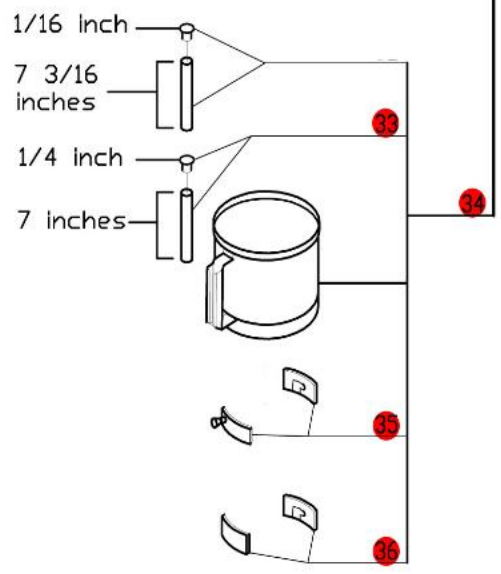

# R6Y-1

Machines Manufactured before March of 1996  
 Serial Numbers up to R6Y000698.  
 1- Speed, 120 Volt, 1 Phase, 60Hz., 2 HP.  
 3450 RPM, 12 Amps

If you have a six-sided motor shaft, call the factory for blade parts.

Note: Part number R670 with plastic caps, part number R3070U, is no longer available.

The replacement part number R670, incorporates a metal plug cap.