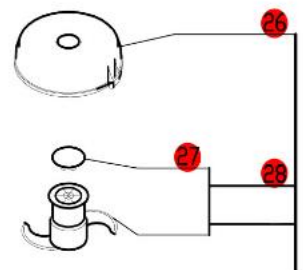

# R6Y-1

Machines Manufactured before March of 1996  
 Serial Numbers up to R6Y000698.  
 1- Speed, 120 Volt, 1 Phase, 60Hz., 2 HP.  
 3450 RPM, 12 Amps

If you have a six-sided motor shaft, call the factory for blade parts.

Note: Part number R670 with plastic caps, part number R3070U, is no longer available.

The replacement part number R670, incorporates a metal plug cap.