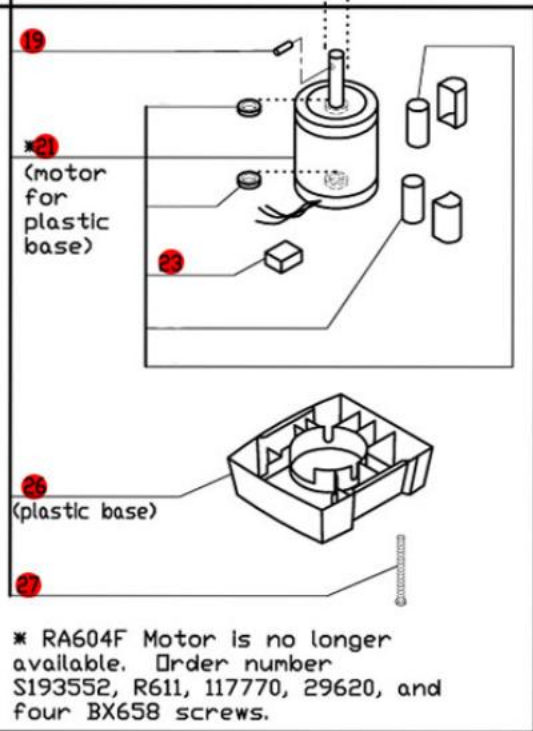

Series A, Serial Numbers (R6YxxxxxA)

1- Speed, 120 Volt, 1 Phase, 60Hz., 1 HP.

1725 RPM, 12 Amps

CLICK HERE FOR DISCS

**102071 includes 103903 which is used if replacing the older versions of the blade support.