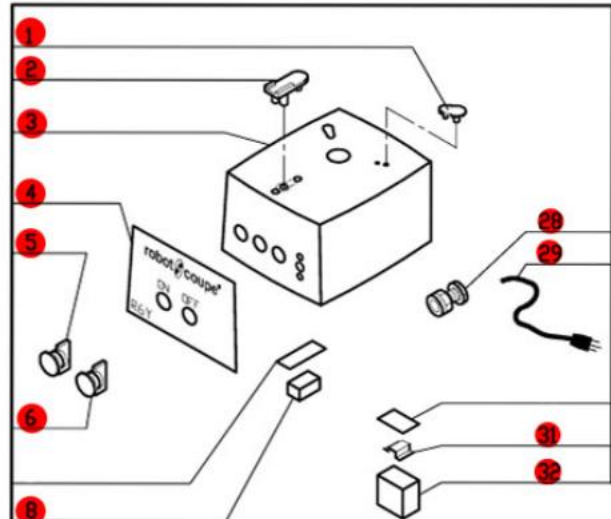

Series A, Serial Numbers (R6YxxxxxA)

1- Speed, 120 Volt, 1 Phase, 60Hz., 1 HP.

1725 RPM, 12 Amps

CLICK HERE FOR DISCS

**102071 includes 103903 which is used if replacing the older versions of the blade support.