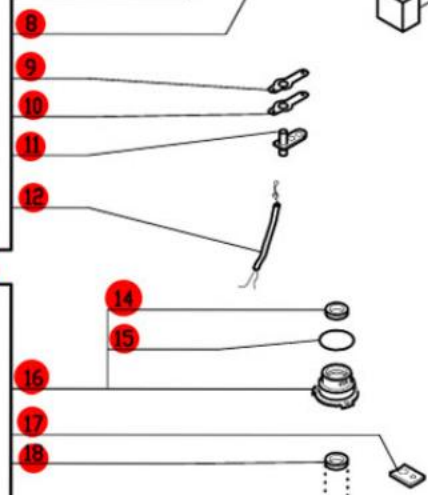

Series A, Serial Numbers (R6YxxxxxA)

1- Speed, 120 Volt, 1 Phase, 60Hz., 1 HP.

1725 RPM, 12 Amps

CLICK HERE FOR DISCS

**102071 includes 103903 which is used if replacing the older versions of the blade support.