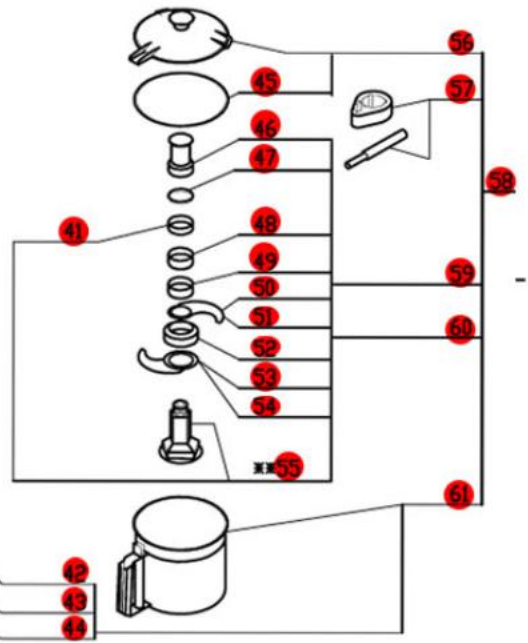

Series A, Serial Numbers (R6YxxxxxA)

1- Speed, 120 Volt, 1 Phase, 60Hz., 1 HP.

1725 RPM, 12 Amps

CLICK HERE FOR DISCS

**102071 includes 103903 which is used if replacing the older versions of the blade support.

Click on Red Dot OR Call us 800-465-6060

ACCESSORIES