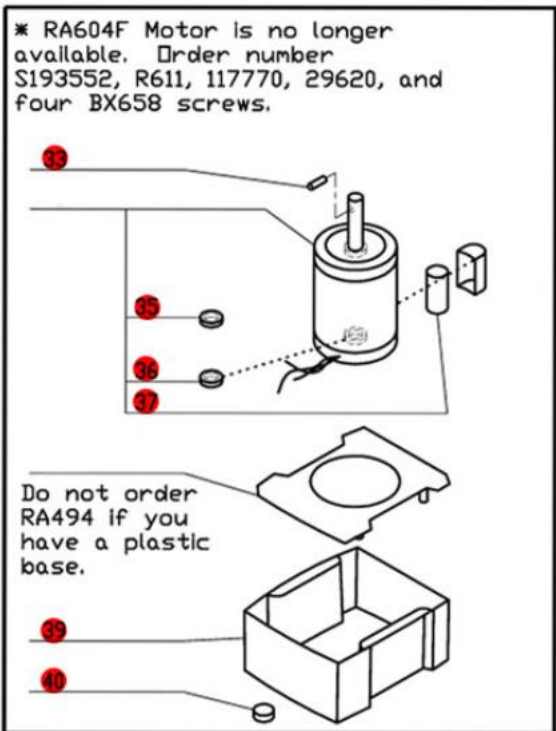

Click on Red Dot OR Call us 800-465-6060