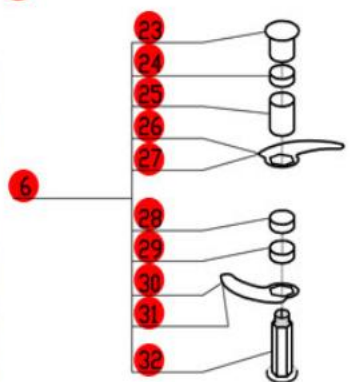

R8

2- Speed, 208-240 Volt, 3 Phase, 60Hz.,
 Low Speed- 1725 RPM, 8.2 Amp, 2.0 HP.
 High Speed- 3450 RPM, 8.3 Amp, 3.0 HP.

**Click on Red Dot
 OR
 Call us
 800-465-6060**

Accessory
NOTE: If ordering R8 with mini bowl attachment, order model R8U.

CLICK HERE FOR DISCS

NOTE: Slotted screws do not use a cover.