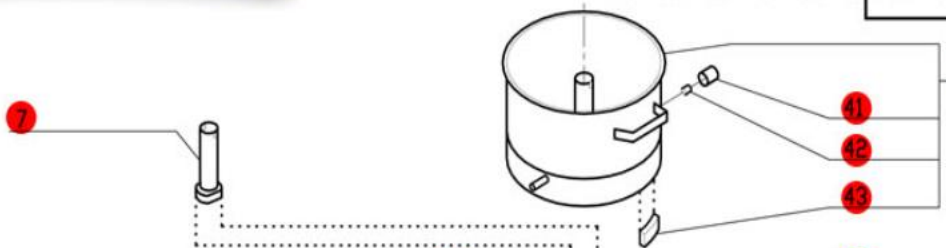

R8

2- Speed, 208-240 Volt, 3 Phase, 60Hz.,
 Low Speed- 1725 RPM, 8.2 Amp, 2.0 HP.
 High Speed- 3450 RPM, 8.3 Amp, 3.0 HP.

**Click on Red Dot
 OR
 Call us
 800-465-6060**

Accessory
NOTE: If ordering R8 with mini bowl attachment, order model R8U.

CLICK HERE FOR DISCS

NOTE: Slotted screws do not use a cover.