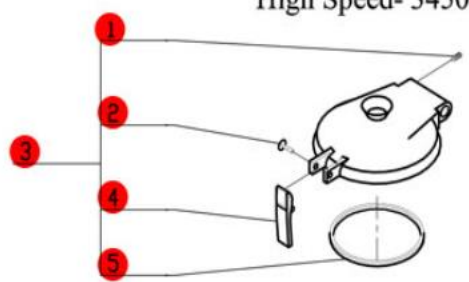

R8

2- Speed, 208-240 Volt, 3 Phase, 60Hz.,
 Low Speed- 1725 RPM, 8.2 Amp, 2.0 HP.
 High Speed- 3450 RPM, 8.3 Amp, 3.0 HP.

**Click on Red Dot
 OR
 Call us
 800-465-6060**

Accessory
NOTE: If ordering R8 with mini bowl attachment, order model R8U.

CLICK HERE FOR DISCS

NOTE: Slotted screws do not use a cover.