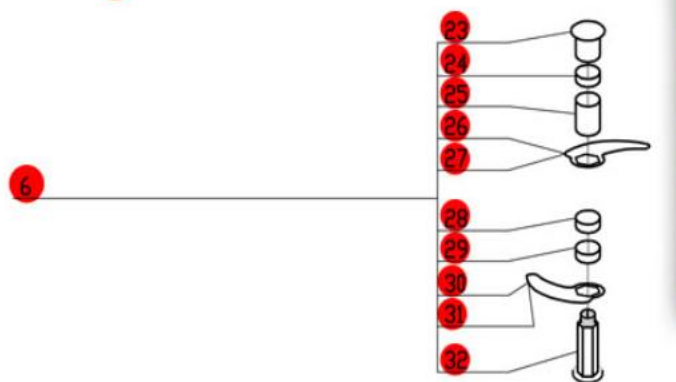

2- Speed, 208-240 Volt, 3 Phase, 60Hz.,
 Low Speed- 1725 RPM, 8.2 Amp, 2.0 HP.
 High Speed- 3450 RPM, 8.3 Amp, 3.0 HP.

**Click on Red Dot
 OR
 Call us
 800-465-6060**

CLICK HERE FOR DISCS

NOTE: Slotted screws do not use a cover.