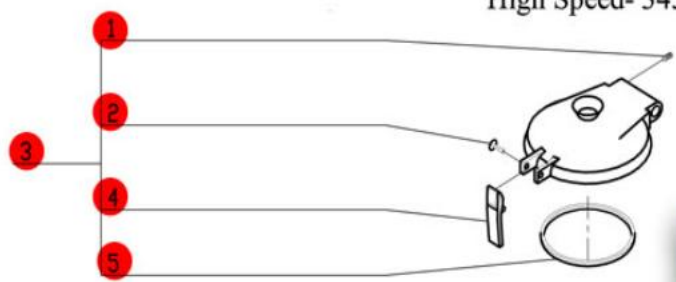

2- Speed, 208-240 Volt, 3 Phase, 60Hz.,
 Low Speed- 1725 RPM, 8.2 Amp, 2.0 HP.
 High Speed- 3450 RPM, 8.3 Amp, 3.0 HP.

**Click on Red Dot
 OR
 Call us
 800-465-6060**

CLICK HERE FOR DISCS

NOTE: Slotted screws do not use a cover.