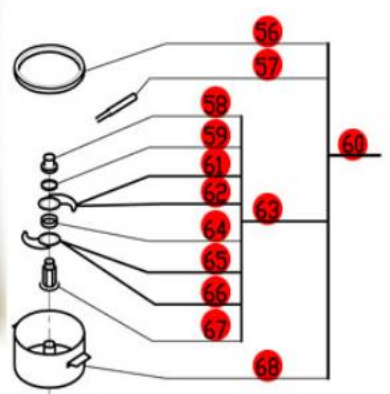

2- Speed, 208-240 Volt, 3 Phase, 60Hz.,
 Low Speed- 1725 RPM, 8.2 Amp, 2.0 HP.
 High Speed- 3450 RPM, 8.3 Amp, 3.0 HP.

**Click on Red Dot
 OR
 Call us
 800-465-6060**

CLICK HERE FOR DISCS

NOTE: Slotted screws do not use a cover.