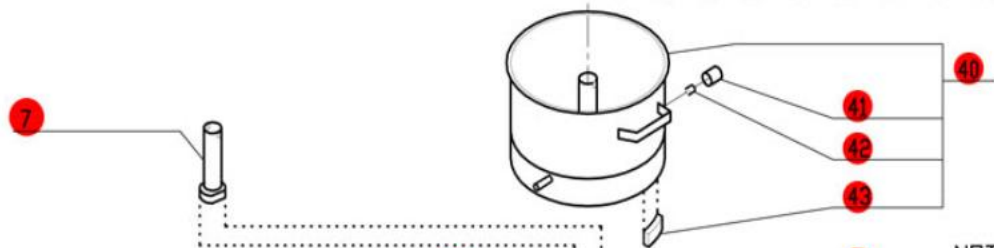

2- Speed, 208-240 Volt, 3 Phase, 60Hz.,
 Low Speed- 1725 RPM, 8.2 Amp, 2.0 HP.
 High Speed- 3450 RPM, 8.3 Amp, 3.0 HP.

**Click on Red Dot
 OR
 Call us
 800-465-6060**

CLICK HERE FOR DISCS

NOTE: Slotted screws do not use a cover.